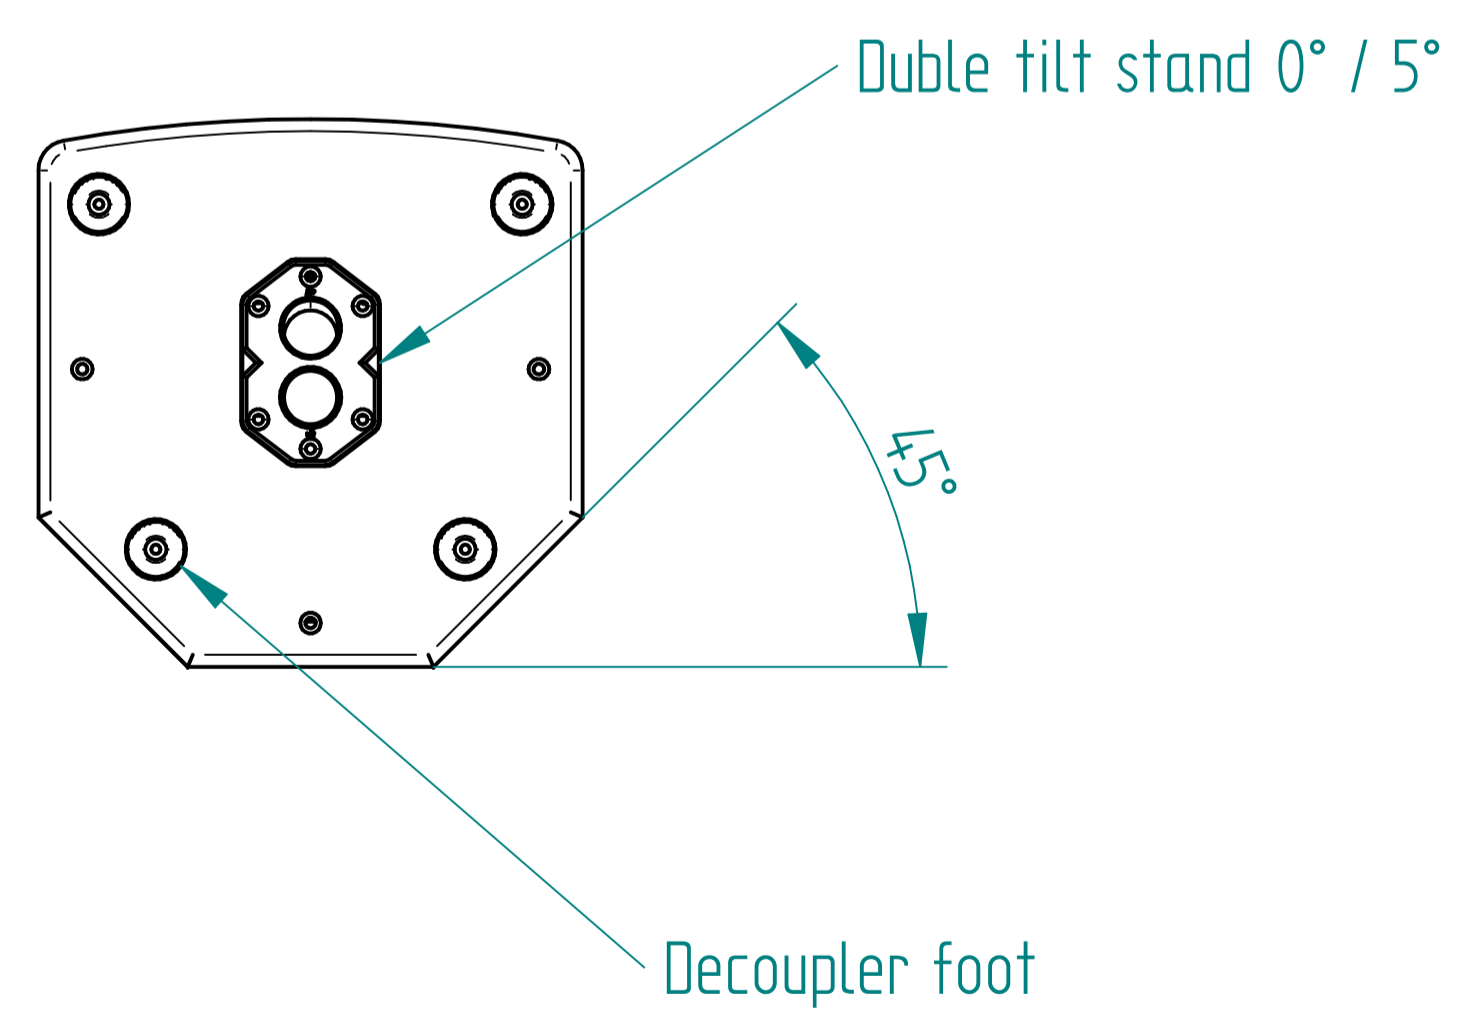

Exploded

SOLID EDGE ACADEMIC COPY

NAME	DATE	Solid Edge	
DRAWN Tommi	05/27/25	TITLE	
CHECKED		FILE NAME: Views Loverbass X12 Mk3.dft	
ENG APPR		SCALE: 1 : 2	WEIGHT:
MGR APPR		SHEET 1 OF 1	
UNLESS OTHERWISE SPECIFIED DIMENSIONS ARE IN MILLIMETERS ANGLES °XX' ANGLE ±XXX 3 PL ±XXXX		SIZE A1	REV