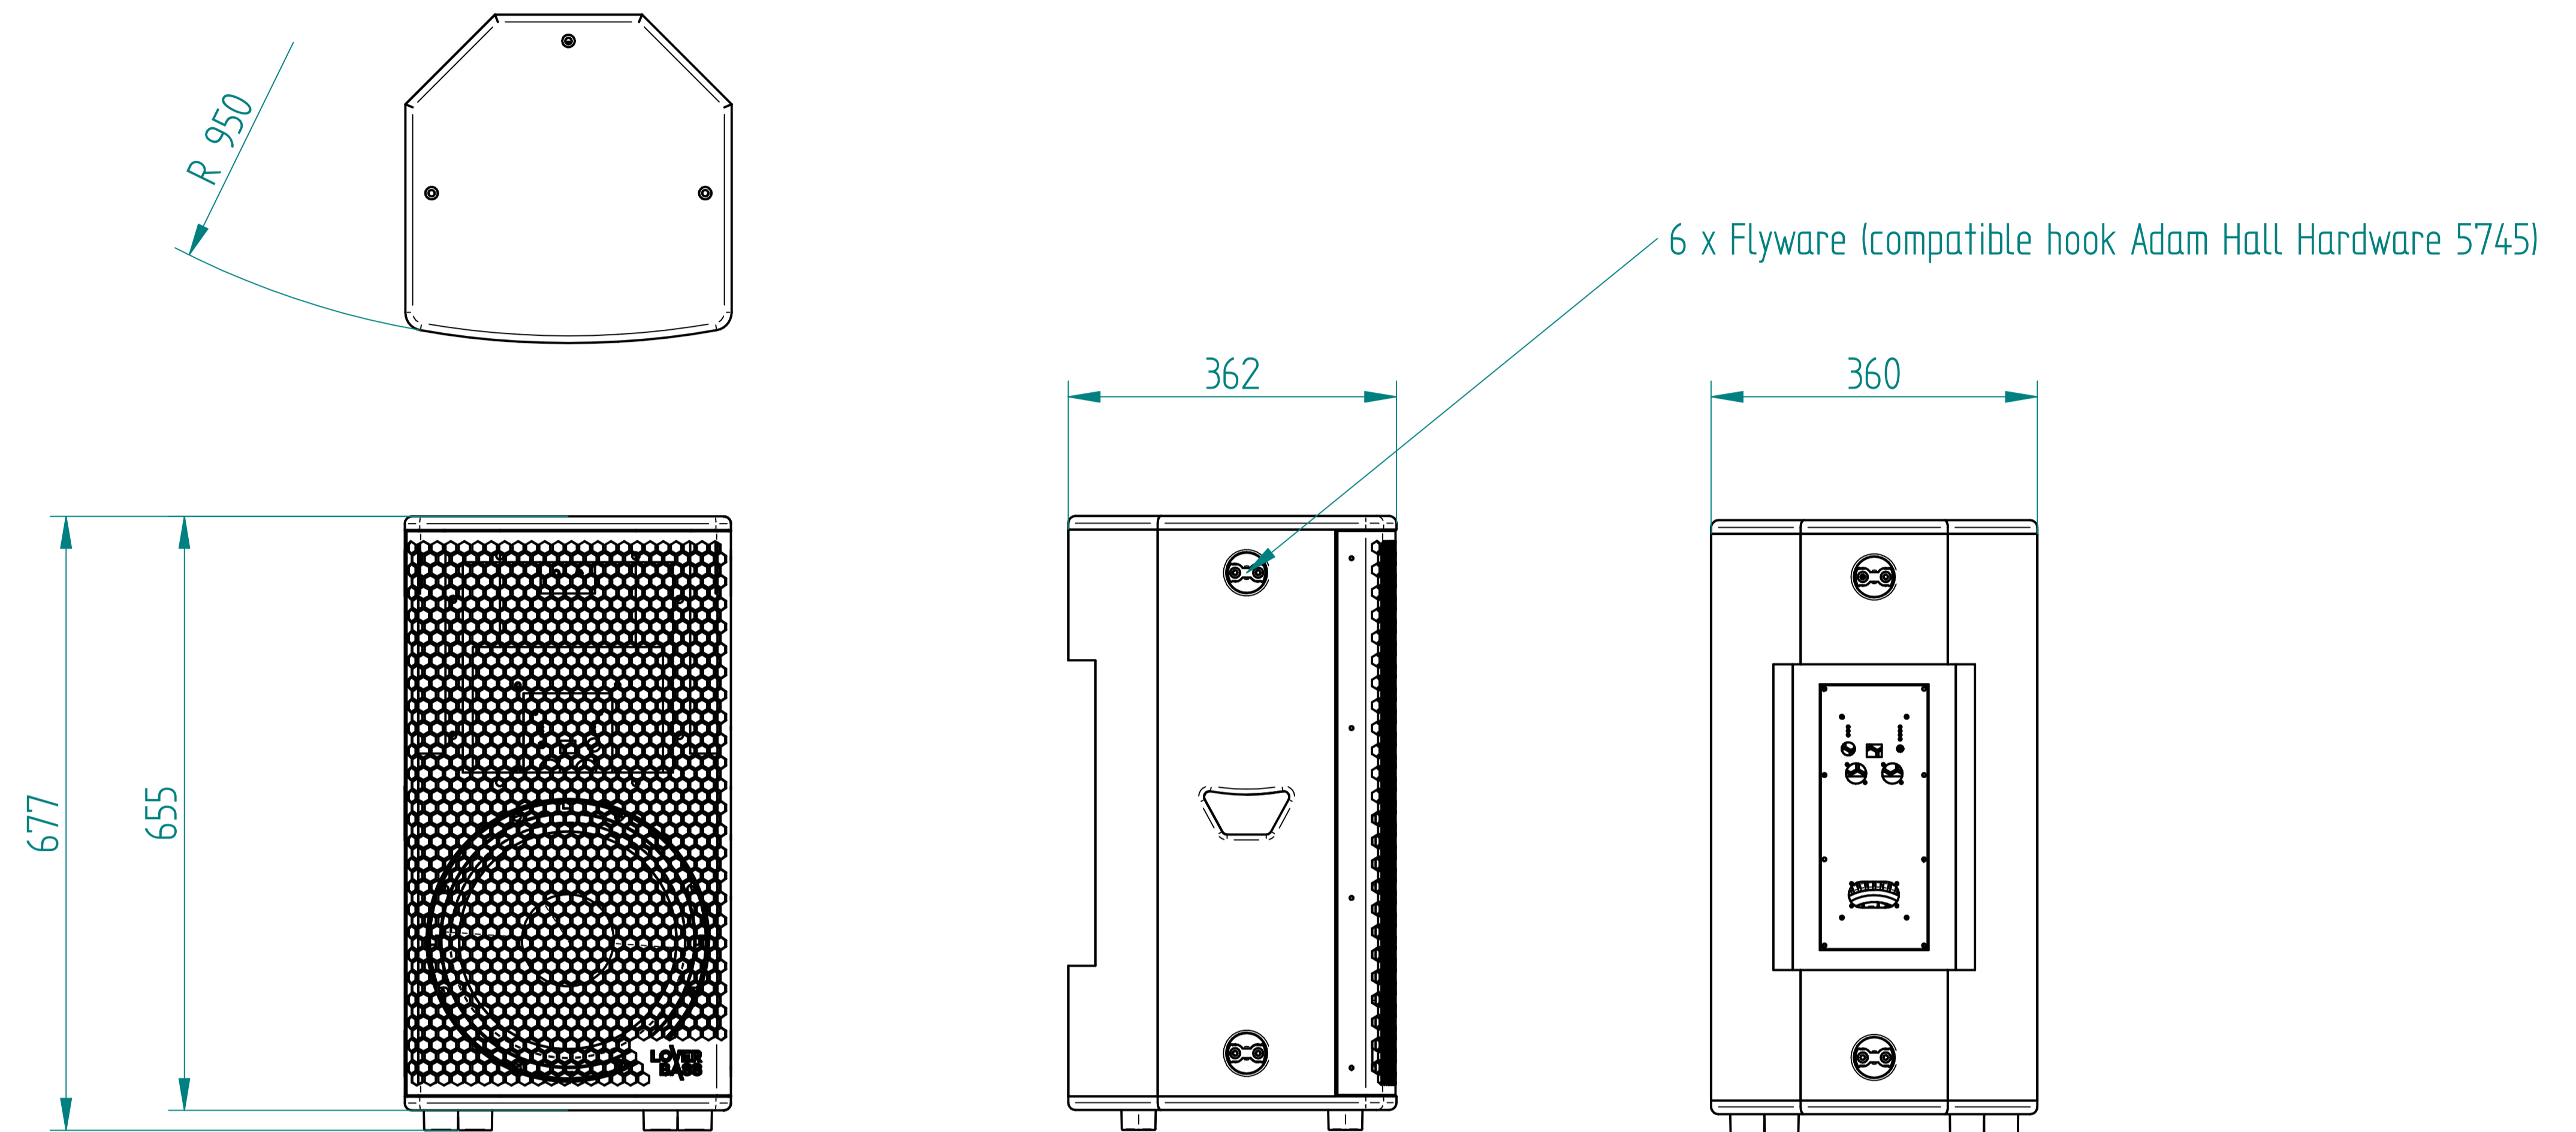

Views Loverbass X12 Mk3

REVISION HISTORY			
REV	DESCRIPTION	DATE	APPROVED
1		27/05/2025	YES