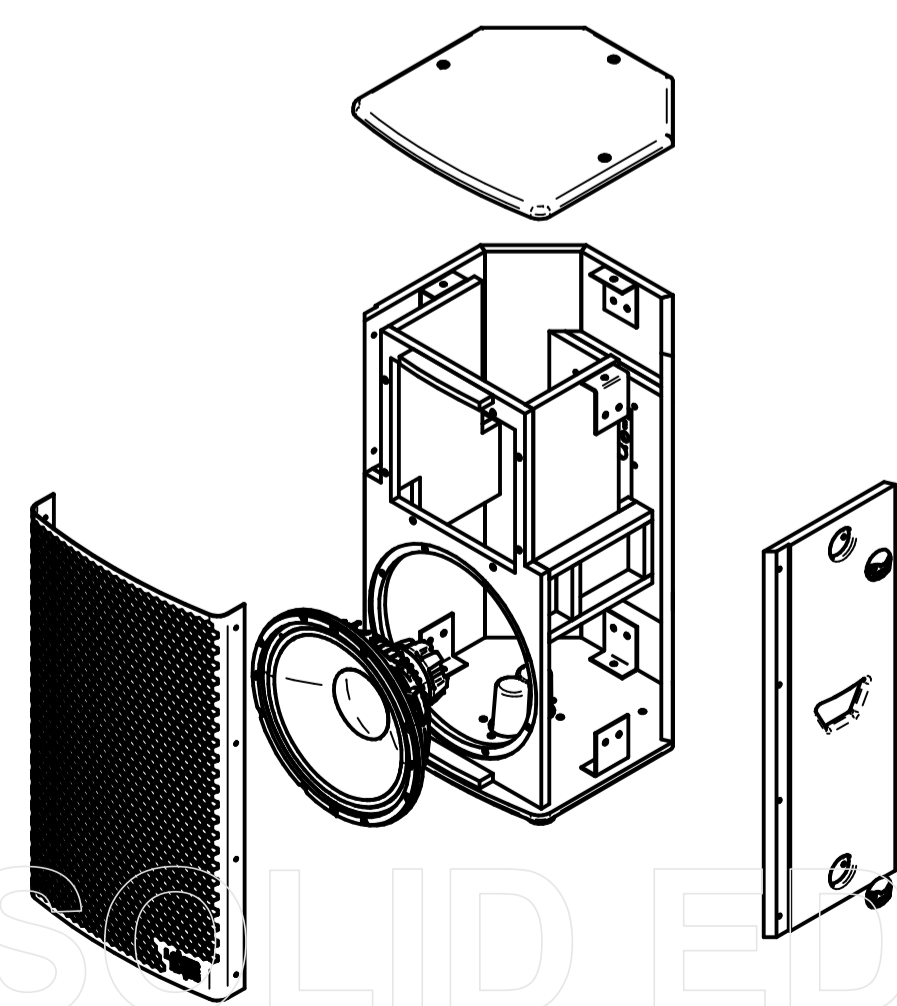

Views Loverbass X12 Mk3

| REVISION HISTORY | | | |
|------------------|-------------|------------|----------|
| REV | DESCRIPTION | DATE | APPROVED |
| 1 | | 27/05/2025 | YES |

Exploded

SOLID EDGE ACADEMIC COPY

| NAME | DATE | Solid Edge | |
|--|----------|--|---------|
| DRAWN Tommi | 05/27/25 | TITLE | |
| CHECKED | | FILE NAME: Views Loverbass X12 Mk3.dft | |
| ENG APPR | | SCALE: 1 : 2 | WEIGHT: |
| MGR APPR | | SHEET 1 OF 1 | |
| UNLESS OTHERWISE SPECIFIED DIMENSIONS ARE IN MILLIMETERS ANGLES °XX' ANGLE ±XXX 3 PL ±XXXX | | SIZE A1 | REV |