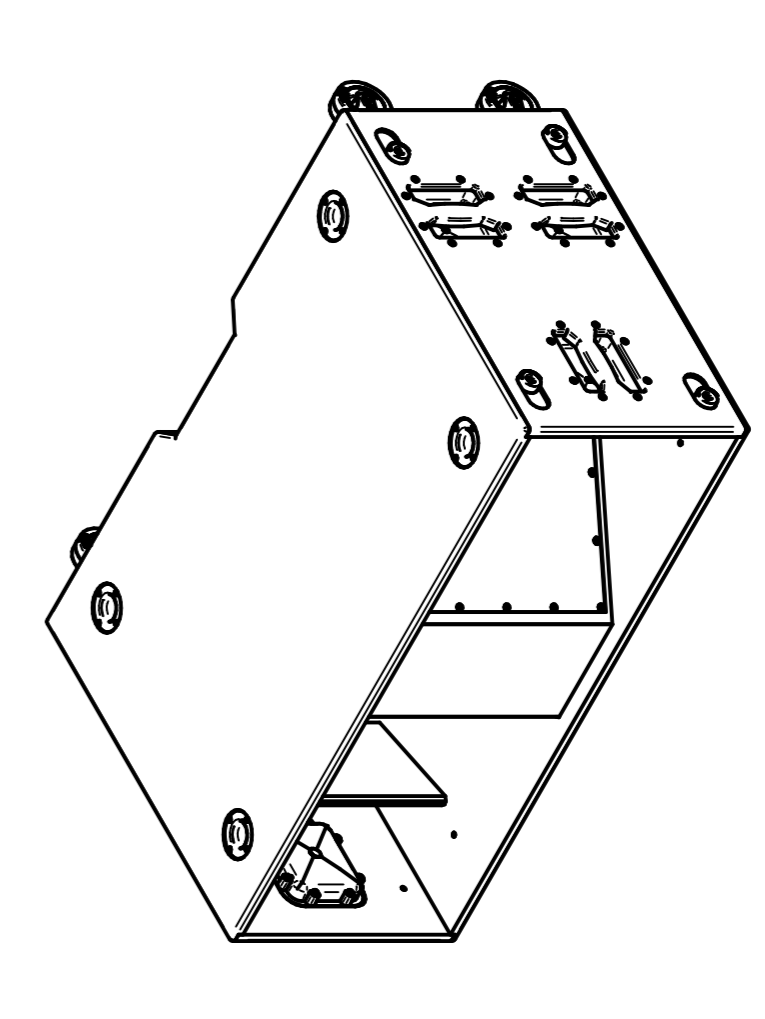

Views Loverbass W-215

REV	DESCRIPTION	DATE	APPROVED
1		20/09/2024	YES

NAME	DATE
DRAWN: Miro M.	09/22/24
CHECKED:	
ENG APPR:	
MGR APPR:	

UNLESS OTHERWISE SPECIFIED DIMENSIONS ARE IN MILLIMETERS ANGLES °XX'	
SIZE: DWG NO	REV
A1	
FILE NAME: Sheet Metal_7 - 1185W MK2.dft	SCALE
2 PL ±0.05 3 PL ±0.05	WEIGHT
	SHEET 1 OF 1

**LOVER
BASS**