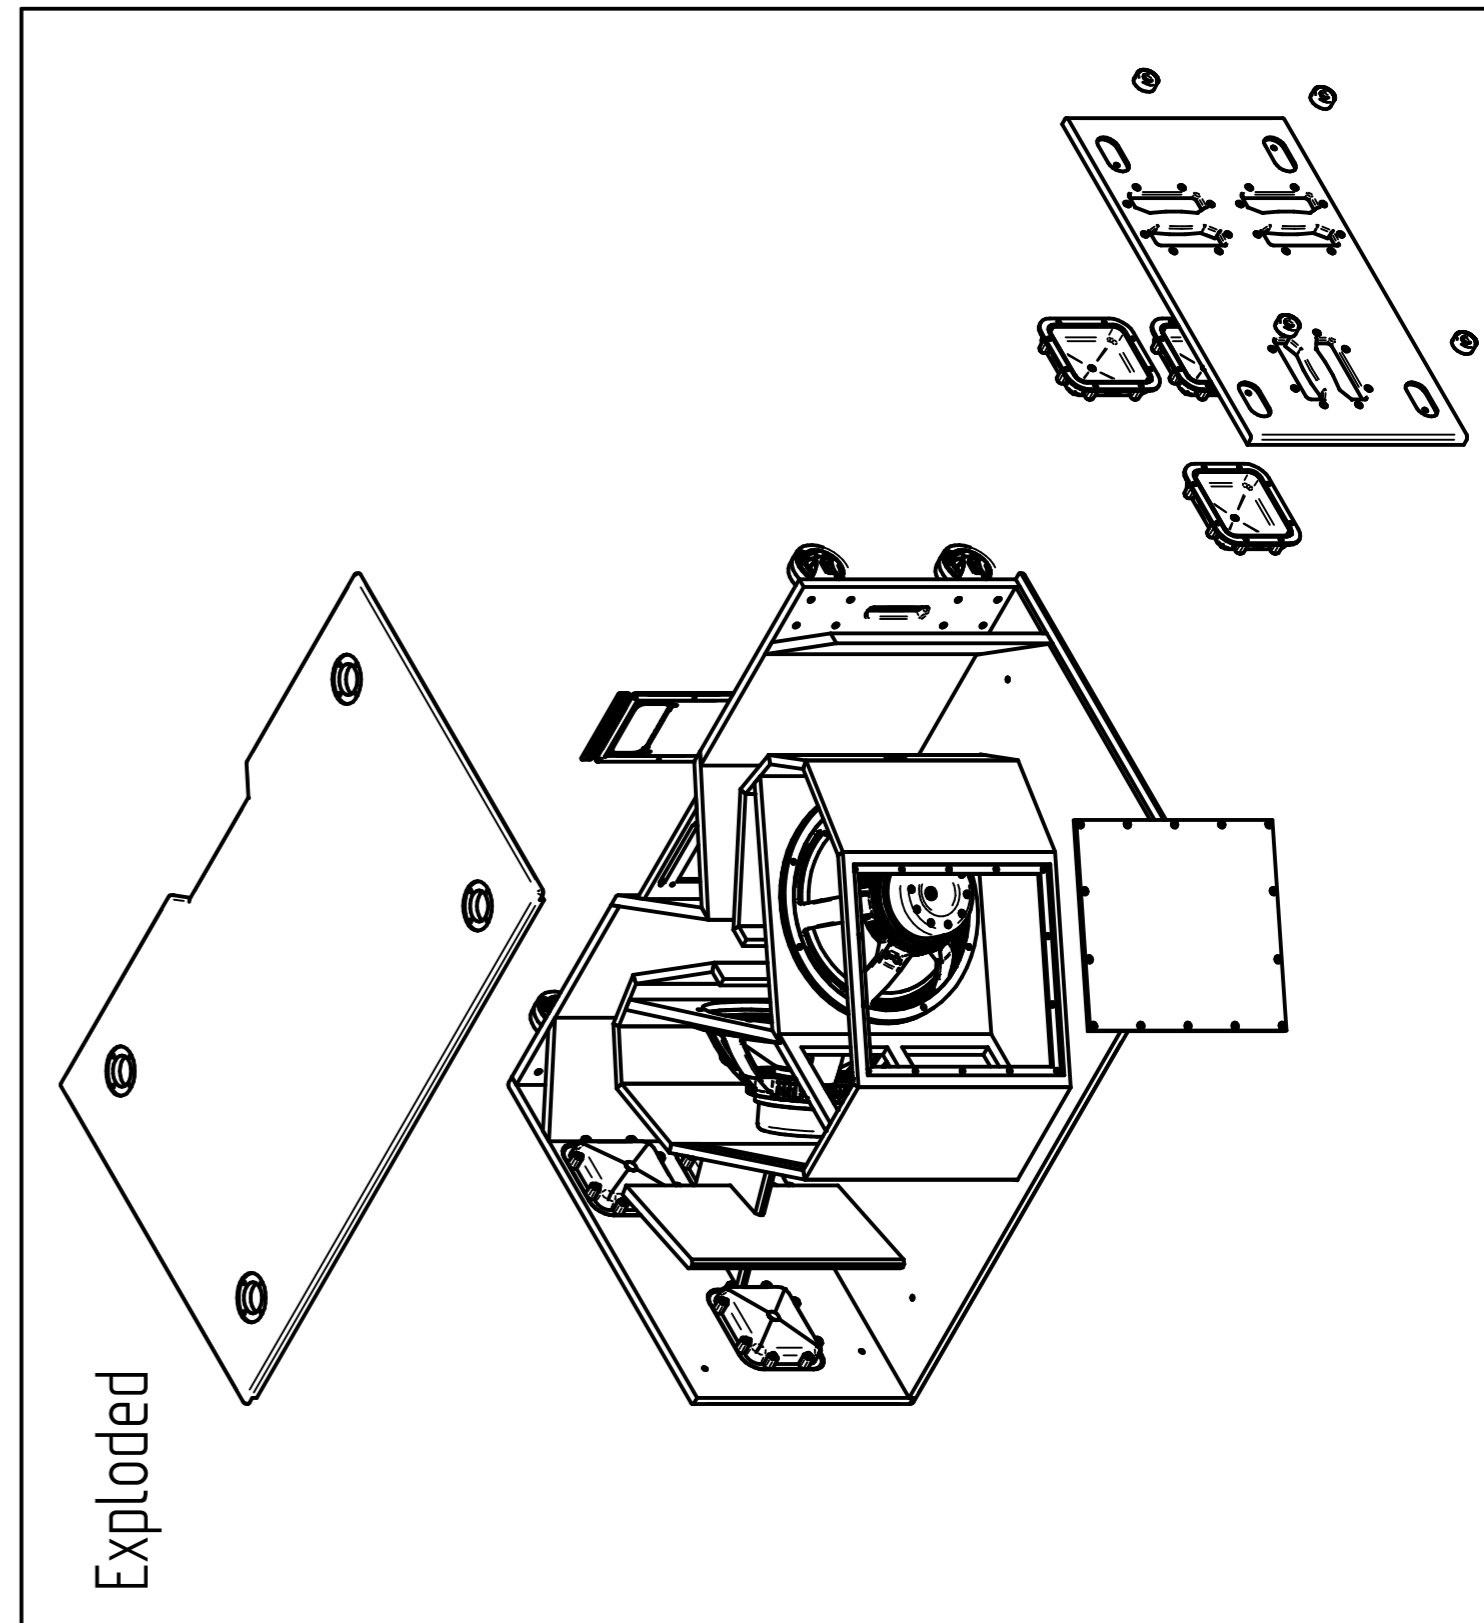

Views Loverbass W-215

REV	DESCRIPTION	DATE	APPROVED
1		20/09/2024	YES

NAME	DATE
DRAWN: Miro M.	09/22/24
CHECKED:	
ENG APPR:	
MGR APPR:	

UNLESS OTHERWISE SPECIFIED DIMENSIONS ARE IN MILLIMETERS ANGLES °XX'	
SIZE: DWG NO	REV
A1	
FILE NAME: Sheet Metal_7 - 1185W MK2.dft	SCALE
2 PL ±0.05 3 PL ±0.05	WEIGHT
	SHEET 1 OF 1

**LOVER
BASS**