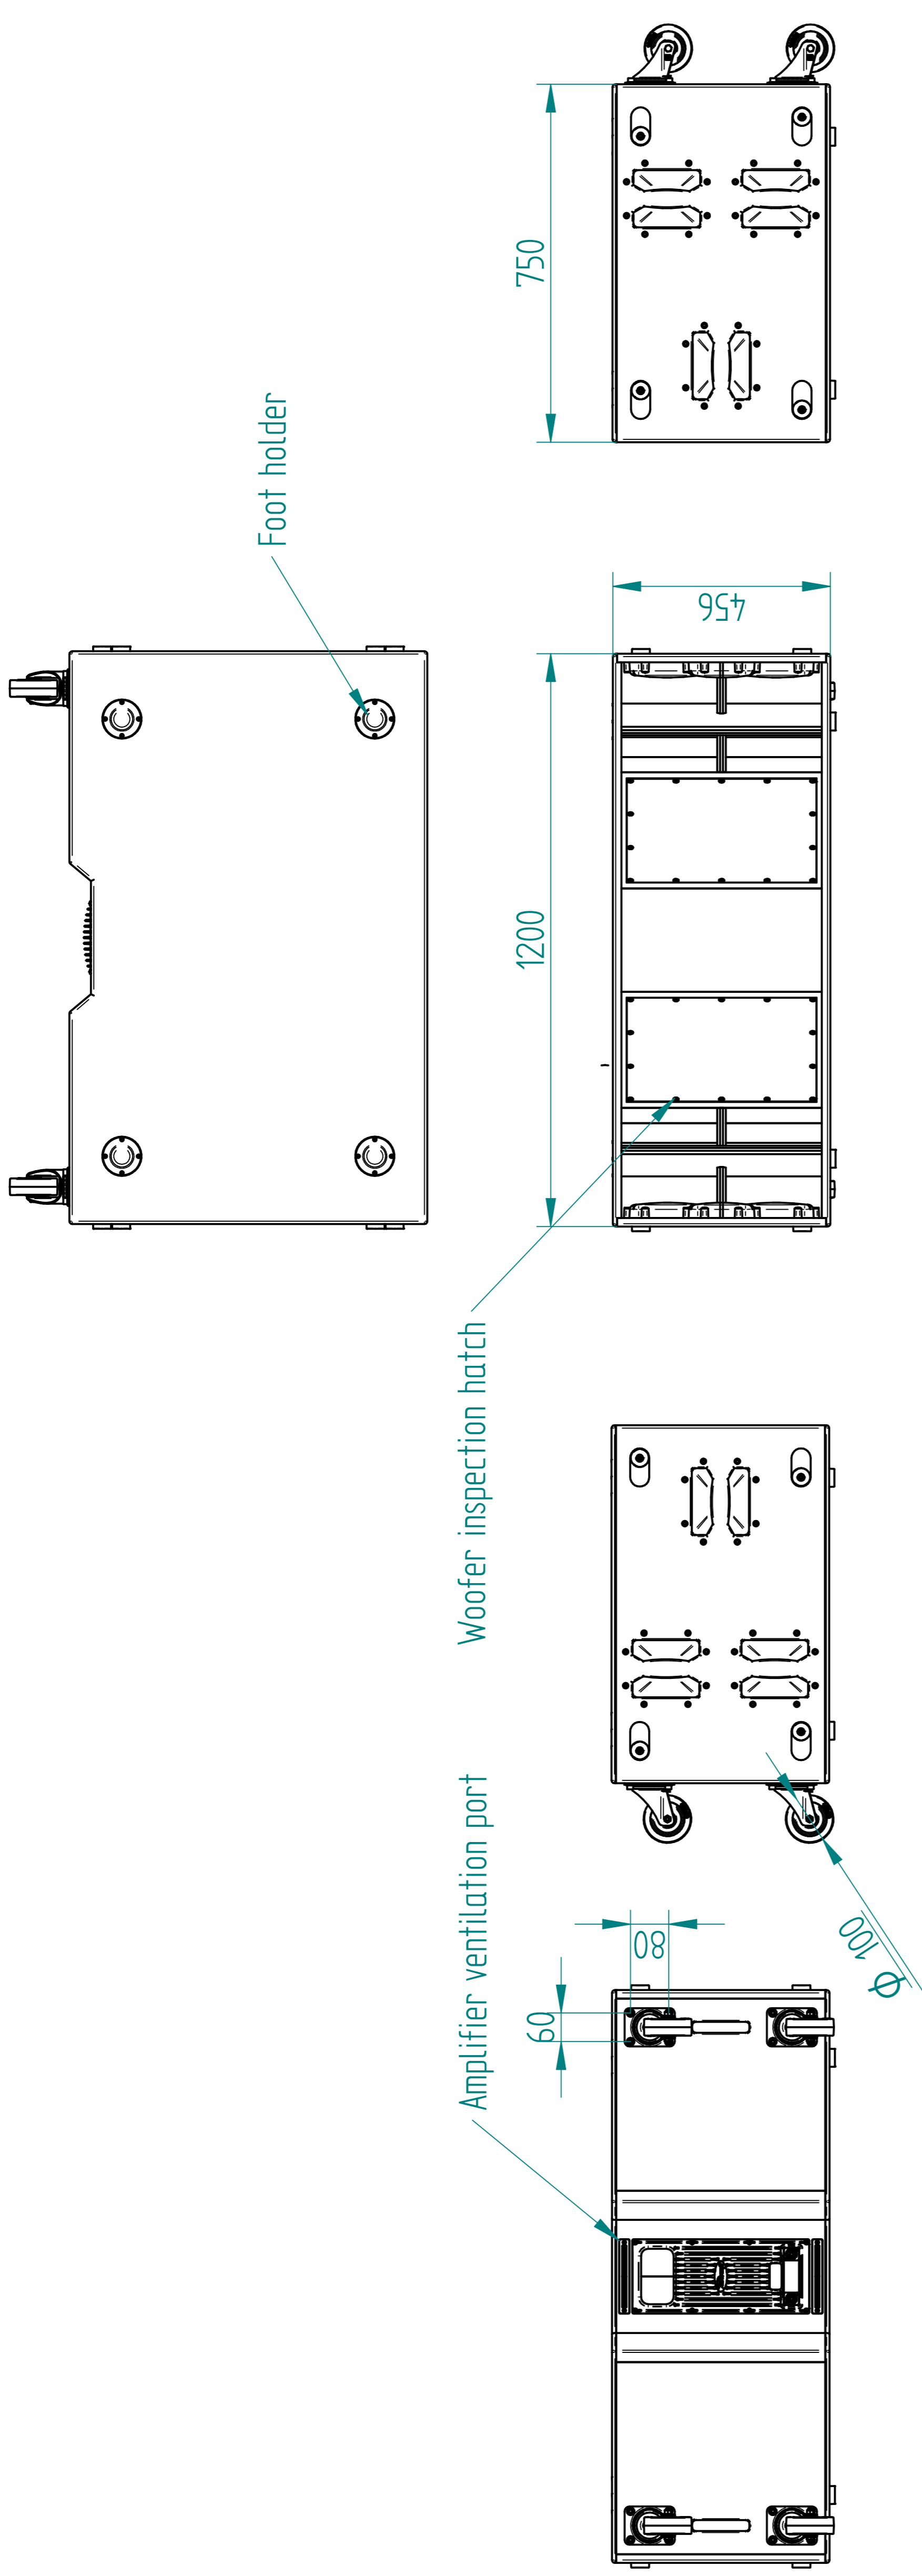

Views Loverbass W-215

REV	DESCRIPTION	DATE	APPROVED
1		20/09/2024	YES

NAME	DATE
DRAWN: Miro M.	09/22/24
CHECKED:	
ENG APPR:	
MGR APPR:	

UNLESS OTHERWISE SPECIFIED DIMENSIONS ARE IN MILLIMETERS ANGLES °XX'	
SIZE: DWG NO	REV
A1	
FILE NAME: Sheet Metal_7 - 1185W MK2.dft	SCALE
2 PL ±0.05 3 PL ±0.05	WEIGHT
	SHEET 1 OF 1

**LOVER
BASS**