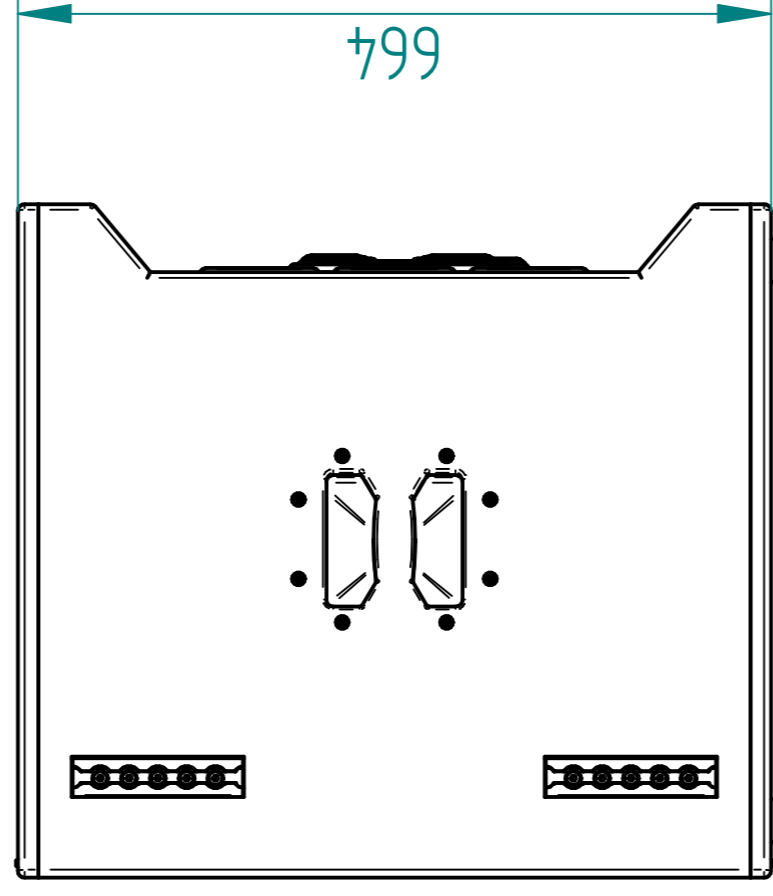

Views Loverbass H2

REVISION HISTORY		DATE	APPROVED
REV	DESCRIPTION	12/10/2024	YES
1			

Skateboard bracket

Certified hanging >1000 (kgf)

Safety hook

Decoupler foot

Exploded

**LOVER
BASS**

NAME	DATE
DRAWN	12/10/24
CHECKED	
ENG APPR	
MGR APPR	

UNLESS OTHERWISE SPECIFIED
DIMENSIONS ARE IN MILLIMETERS
ANGLES °XX'
2 PL. ±0.03 3 PL. ±0.05

SIZE	DWG NO	REV
A1		
FILE NAME	Sheet Metal 57 - H2.dft	
SCALE		
WEIGHT		
SHEET	1 OF 1	