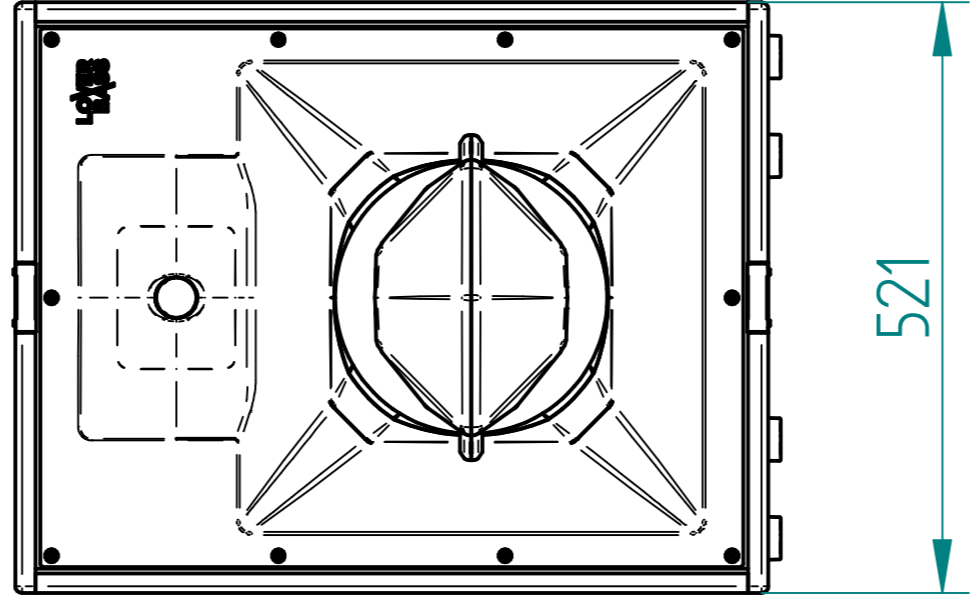

Views Loverbass H2

REVISION HISTORY		DATE	APPROVED
REV	DESCRIPTION	12/10/2024	YES
1			

Skateboard bracket

Certified hanging >1000 (kgf)

Safety hook

Decoupler foot

Exploded

**LOVER
BASS**

NAME	DATE
DRAWN	12/10/24
CHECKED	
ENG APPR	
MGR APPR	

UNLESS OTHERWISE SPECIFIED
DIMENSIONS ARE IN MILLIMETERS
ANGLES °XX'
2 PL. ±0.03 3 PL. ±0.05

SIZE	DWG NO	REV
A1		
FILE NAME	Sheet Metal 57 - H2.dft	
SCALE		
WEIGHT		
SHEET	1 OF 1	