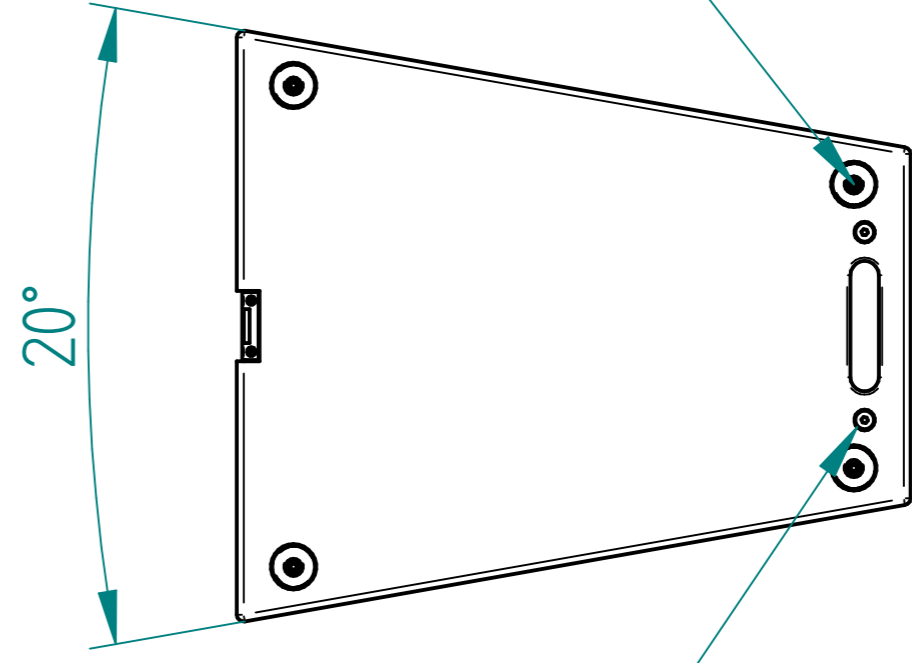

Views Loverbass H2

REVISION HISTORY		DATE	APPROVED
REV	DESCRIPTION	12/10/2024	YES
1			

Skateboard bracket

Certified hanging >1000 (kgf)

Safety hook

Decoupler foot

Exploded

**LOVER
BASS**

NAME	DATE
DRAWN	12/10/24
CHECKED	
ENG APPR	
MGR APPR	

UNLESS OTHERWISE SPECIFIED
DIMENSIONS ARE IN MILLIMETERS
ANGLES °XX'
2 PL. ±0.03 3 PL. ±0.05

SIZE	DWG NO	REV
A1		
FILE NAME	Sheet Metal 57 - H2.dft	
SCALE		
WEIGHT		
SHEET	1 OF 1	