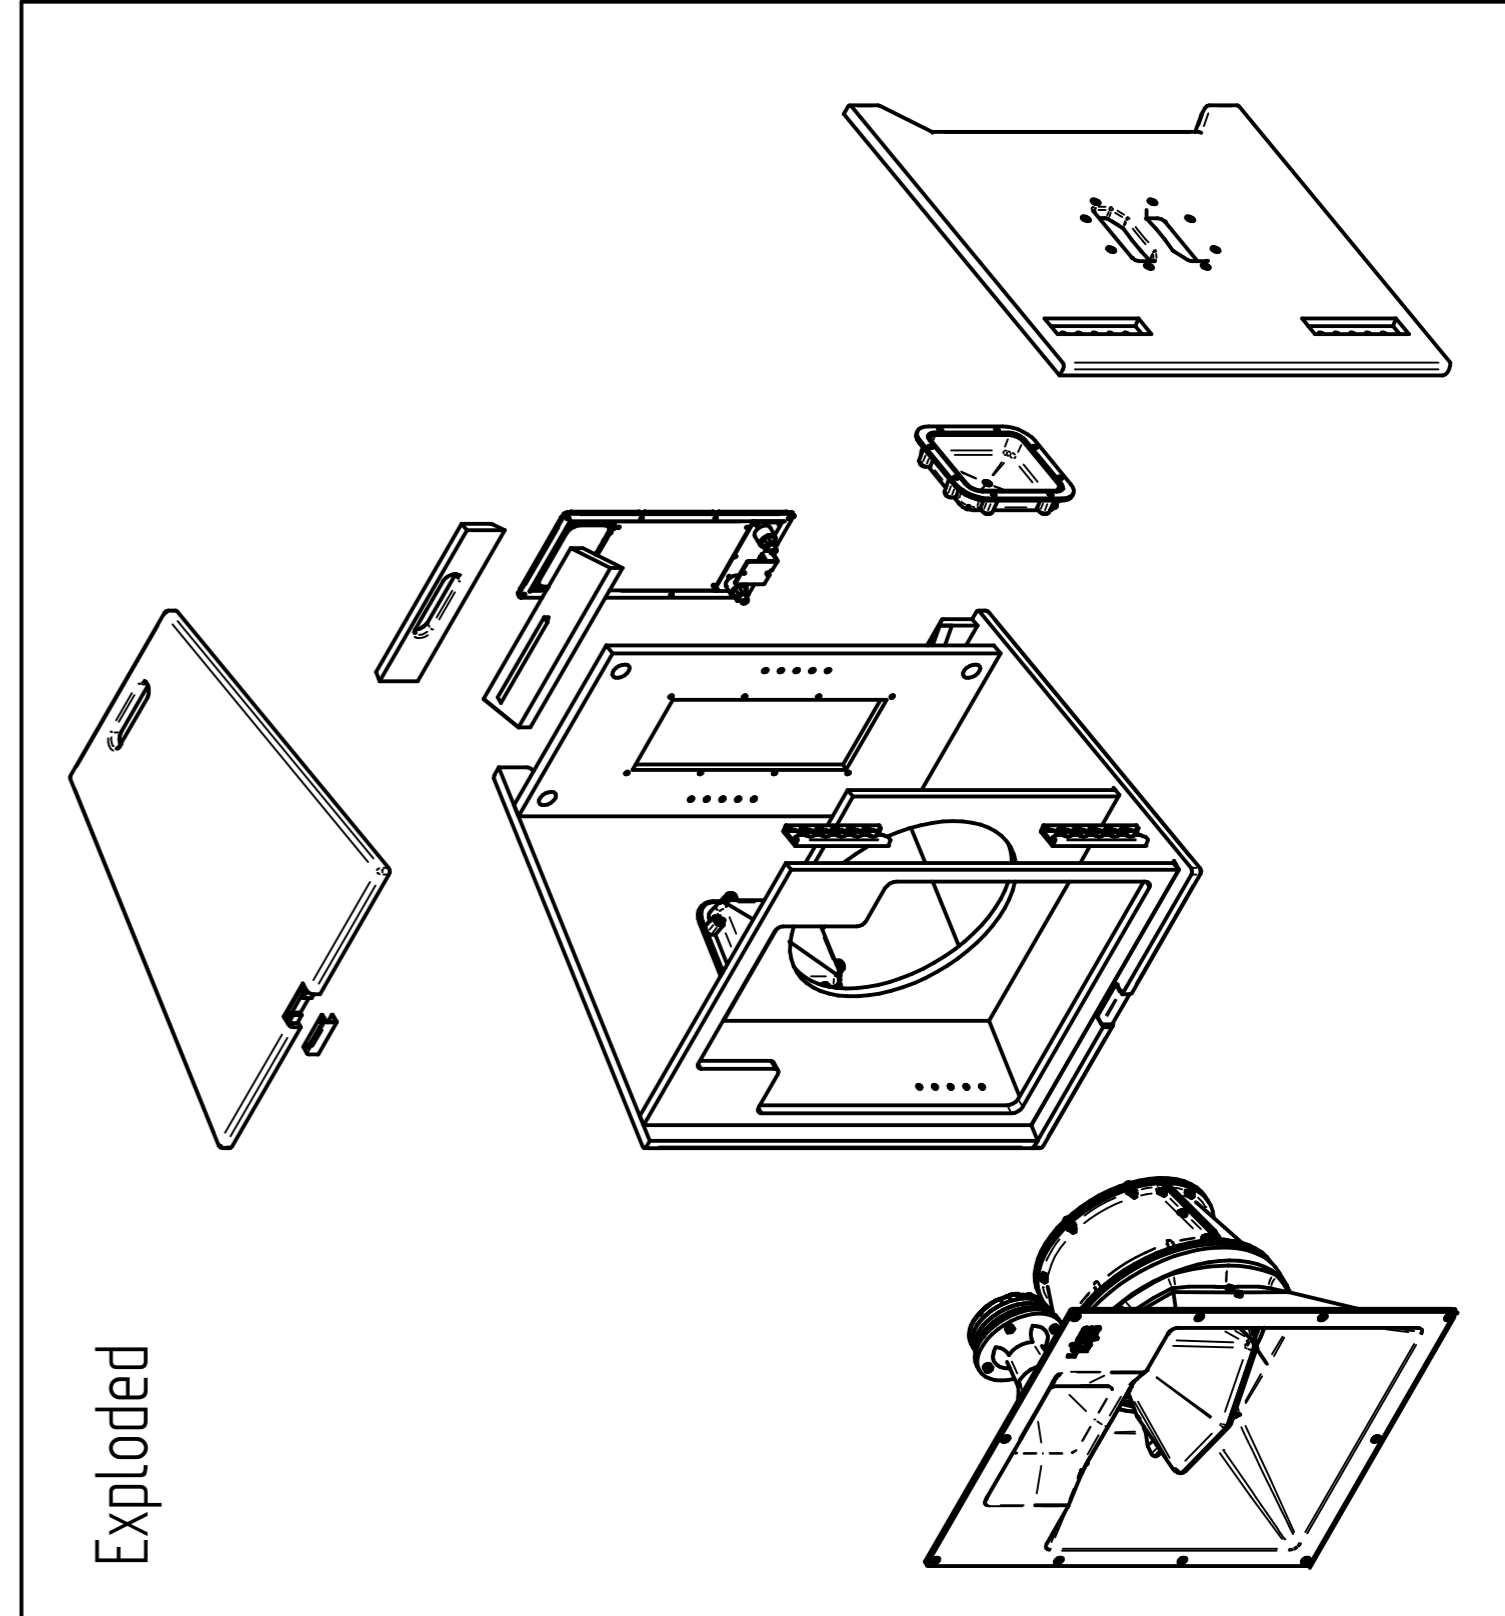

Views Loverbass H2

REVISION HISTORY		DATE	APPROVED
REV	DESCRIPTION	12/10/2024	YES
1			

Skateboard bracket

Certified hanging >1000 (kgf)

Safety hook

Decoupler foot

Exploded

**LOVER
BASS**

NAME	DATE
DRAWN	12/10/24
CHECKED	
ENG APPR	
MGR APPR	

UNLESS OTHERWISE SPECIFIED
DIMENSIONS ARE IN MILLIMETERS
ANGLES °XX'
2 PL. ±0.03 3 PL. ±0.05

SIZE	DWG NO	REV
A1		
FILE NAME	Sheet Metal 57 - H2.dft	
SCALE		
WEIGHT		
SHEET	1 OF 1	