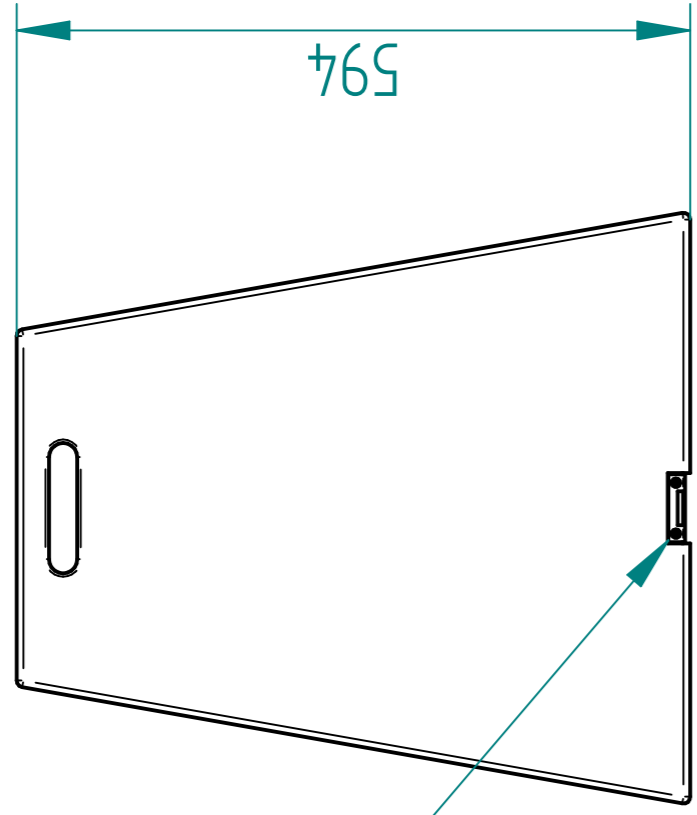

Views Loverbass H2

REVISION HISTORY		DATE	APPROVED
REV	DESCRIPTION	12/10/2024	YES
1			

Skateboard bracket

Certified hanging >1000 (kgf)

Safety hook

Decoupler foot

Exploded

**LOVER
BASS**

NAME	DATE
DRAWN	12/10/24
CHECKED	
ENG APPR	
MGR APPR	

UNLESS OTHERWISE SPECIFIED
DIMENSIONS ARE IN MILLIMETERS
ANGLES °XX'
2 PL. ±0.03 3 PL. ±0.05

SIZE	DWG NO	REV
A1		
FILE NAME	Sheet Metal 57 - H2.dft	
SCALE		
WEIGHT		
SHEET	1 OF 1	