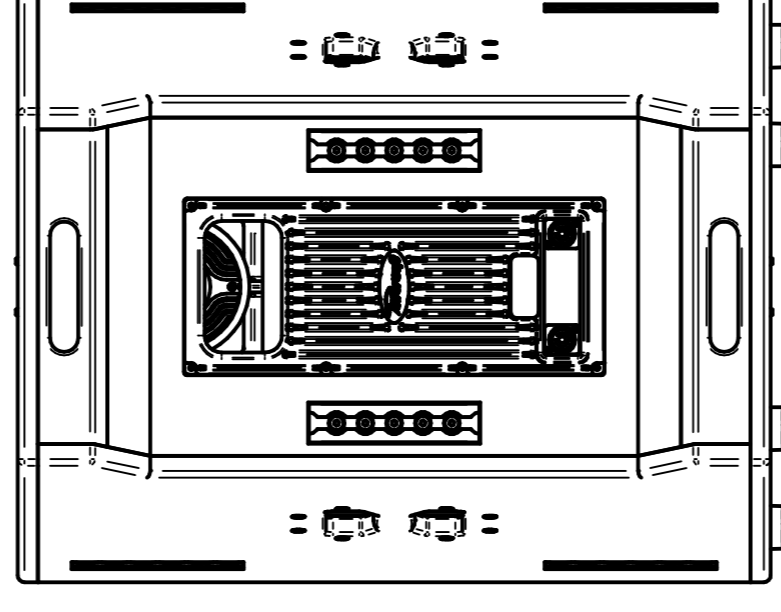

Views Loverbass H2

REVISION HISTORY		DATE	APPROVED
REV	DESCRIPTION	12/10/2024	YES
1			

Skateboard bracket

Certified hanging >1000 (kgf)

Safety hook

Decoupler foot

Exploded

**LOVER
BASS**

NAME	DATE
DRAWN	12/10/24
CHECKED	
ENG APPR	
MGR APPR	

UNLESS OTHERWISE SPECIFIED
DIMENSIONS ARE IN MILLIMETERS
ANGLES °XX'
2 PL. ±0.03 3 PL. ±0.05

SIZE	DWG NO	REV
A1		
FILE NAME	Sheet Metal 57 - H2.dft	
SCALE		
WEIGHT		
SHEET	1 OF 1	