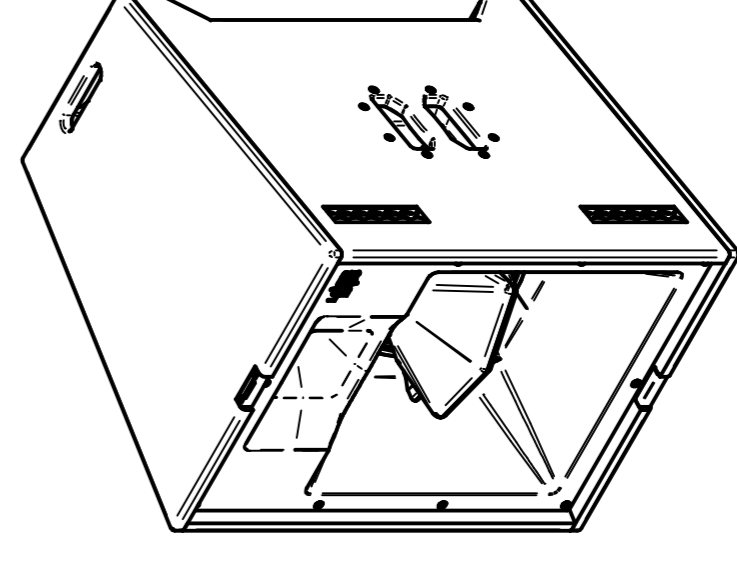

Views Loverbass H2

REVISION HISTORY		DATE	APPROVED
REV	DESCRIPTION	12/10/2024	YES
1			

Skateboard bracket

Certified hanging >1000 (kgf)

Safety hook

Decoupler foot

Exploded

**LOVER
BASS**

NAME	DATE
DRAWN	12/10/24
CHECKED	
ENG APPR	
MGR APPR	

UNLESS OTHERWISE SPECIFIED
DIMENSIONS ARE IN MILLIMETERS
ANGLES °XX'
2 PL. ±0.03 3 PL. ±0.05

SIZE	DWG NO	REV
A1		
FILE NAME	Sheet Metal 57 - H2.dft	
SCALE		
WEIGHT		
SHEET	1 OF 1	