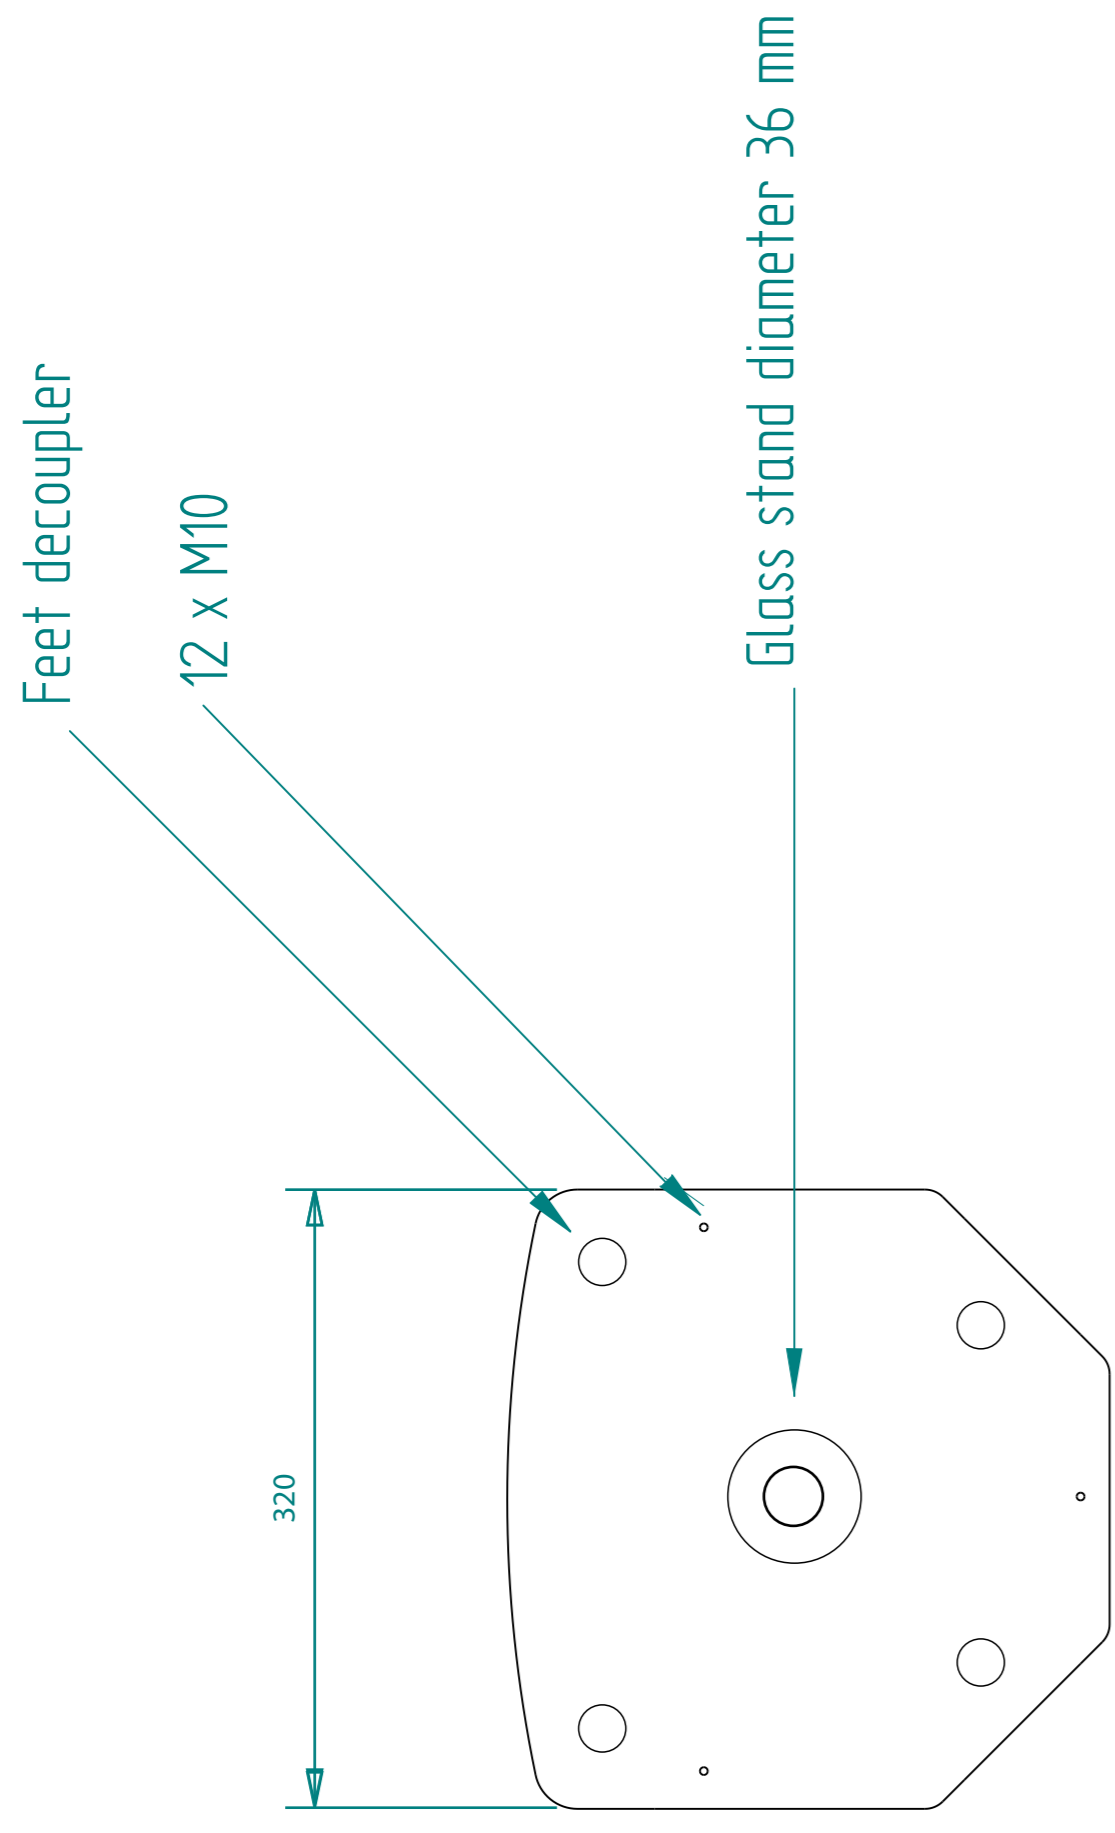

# Views Loverbass X8 Mk2

REVISION HISTORY		DATE	APPROVED
REV	DESCRIPTION		

## Exploded

NAME	DATE
DRAWN: <u>Lovebass</u>	02/07/23
CHECKED:	
ENG APPR: <u>MJL/ERTD/MI</u>	
MGR APPR: <u>MJL/ERTD/MI</u>	
UNLESS OTHERWISE SPECIFIED DIMENSIONS ARE IN MILLIMETERS ANGLES °XX'	
SIZE: DWG NO	<b>A1</b>
FILE NAME: Drawing 218 SW.dft	REV
SCALE: 1:5	WEIGHT
SHEET 1 OF 2	