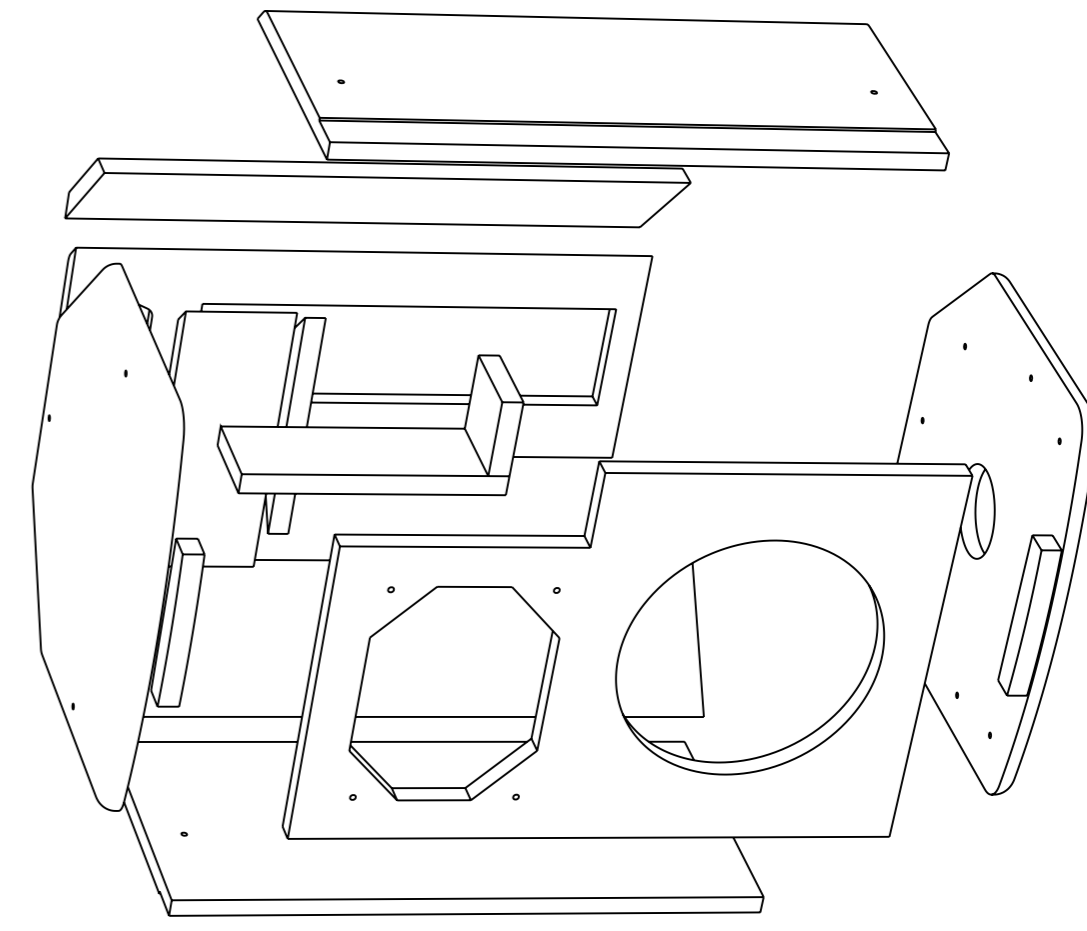

## Exploded

NAME	DATE
DRAWN: <u>Lovebass</u>	02/07/23
CHECKED:	
ENG APPR: <u>MJL/ERTD/MI</u>	
MGR APPR: <u>MJL/ERTD/MI</u>	
UNLESS OTHERWISE SPECIFIED DIMENSIONS ARE IN MILLIMETERS ANGLES °XX'	
SIZE: DWG NO	<b>A1</b>
FILE NAME: Drawing 218 SW.dft	REV
SCALE: 1:5	WEIGHT
SHEET 1 OF 2	