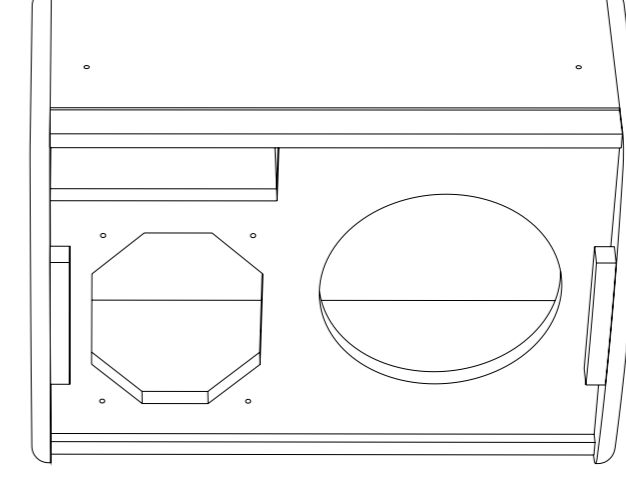

## Exploded

NAME	DATE
DRAWN: <u>Lovebass</u>	02/07/23
CHECKED:	
ENG APPR: <u>MJL/ERTD/MI</u>	
MGR APPR: <u>MJL/ERTD/MI</u>	
UNLESS OTHERWISE SPECIFIED DIMENSIONS ARE IN MILLIMETERS ANGLES °XX'	
SIZE: DWG NO	<b>A1</b>
FILE NAME: Drawing 218 SW.dft	REV
SCALE: 1:5	WEIGHT
SHEET 1 OF 2	