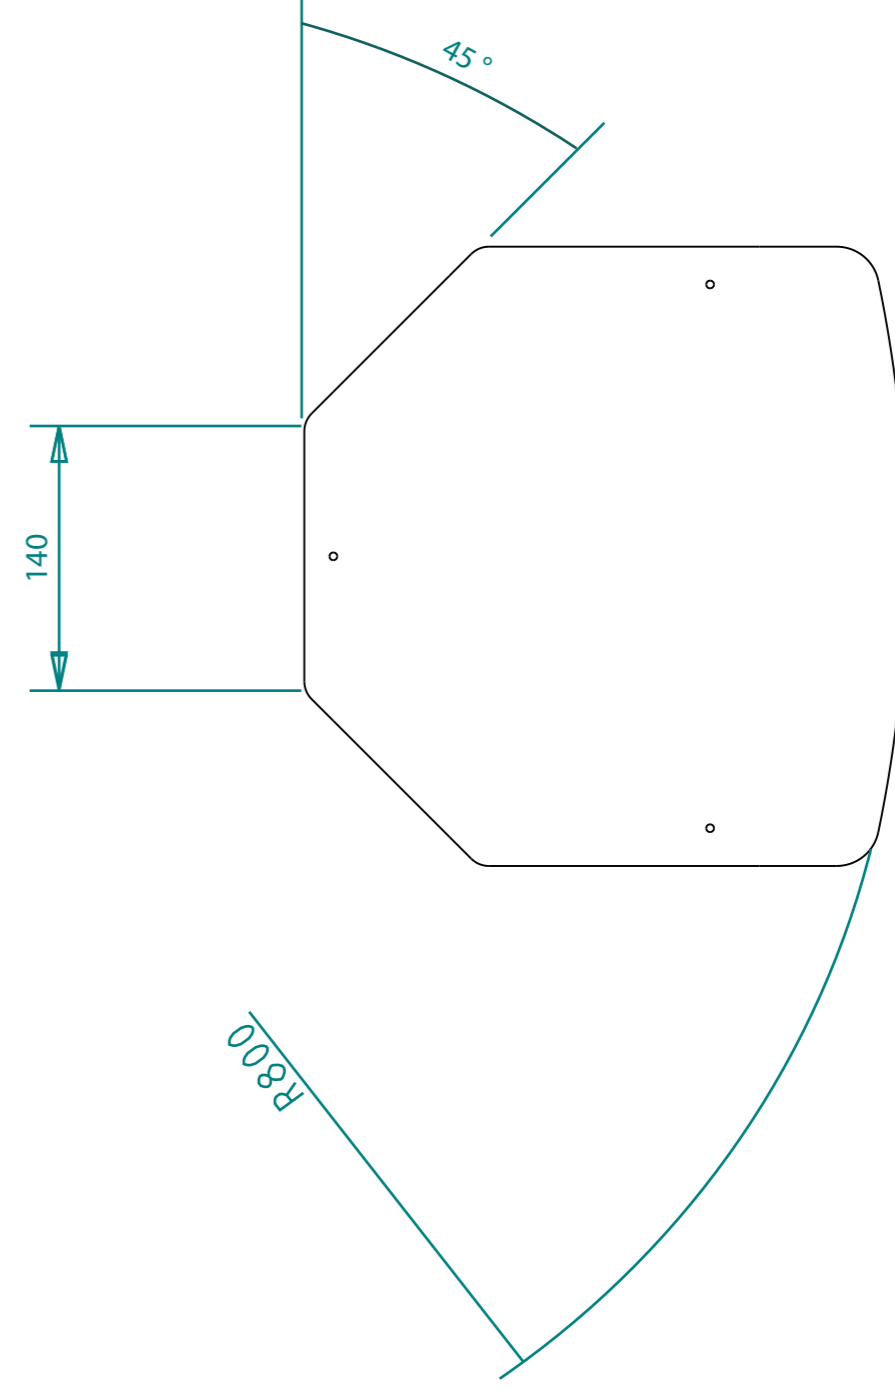

## Exploded

NAME	DATE
DRAWN: <u>Lovebass</u>	02/07/23
CHECKED:	
ENG APPR: <u>MJL/ERTD/MI</u>	
MGR APPR: <u>MJL/ERTD/MI</u>	
UNLESS OTHERWISE SPECIFIED DIMENSIONS ARE IN MILLIMETERS ANGLES °XX'	
SIZE: DWG NO	<b>A1</b>
FILE NAME: Drawing 218 SW.dft	REV
SCALE: 1:5	WEIGHT
SHEET 1 OF 2	