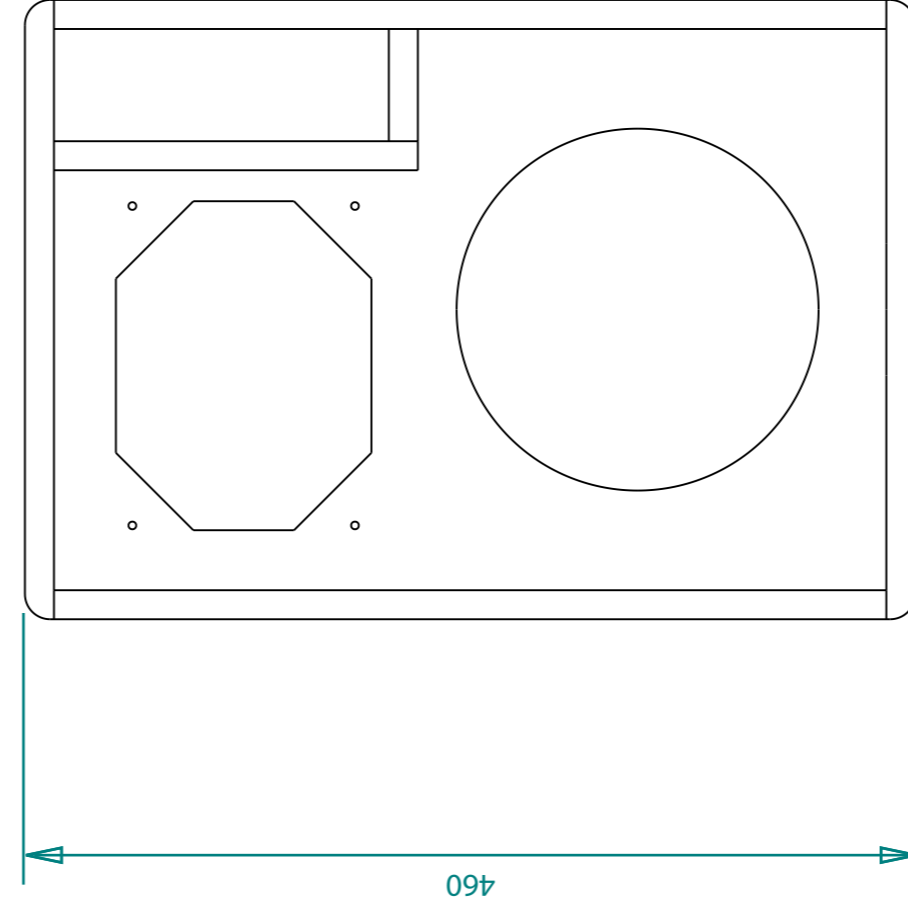

## Exploded

NAME	DATE
DRAWN: <u>Lovebass</u>	02/07/23
CHECKED:	
ENG APPR: <u>MJL/ERTD/MI</u>	
MGR APPR: <u>MJL/ERTD/MI</u>	
UNLESS OTHERWISE SPECIFIED DIMENSIONS ARE IN MILLIMETERS ANGLES °XX'	
SIZE: DWG NO	<b>A1</b>
FILE NAME: Drawing 218 SW.dft	REV
SCALE: 1:5	WEIGHT
SHEET 1 OF 2	