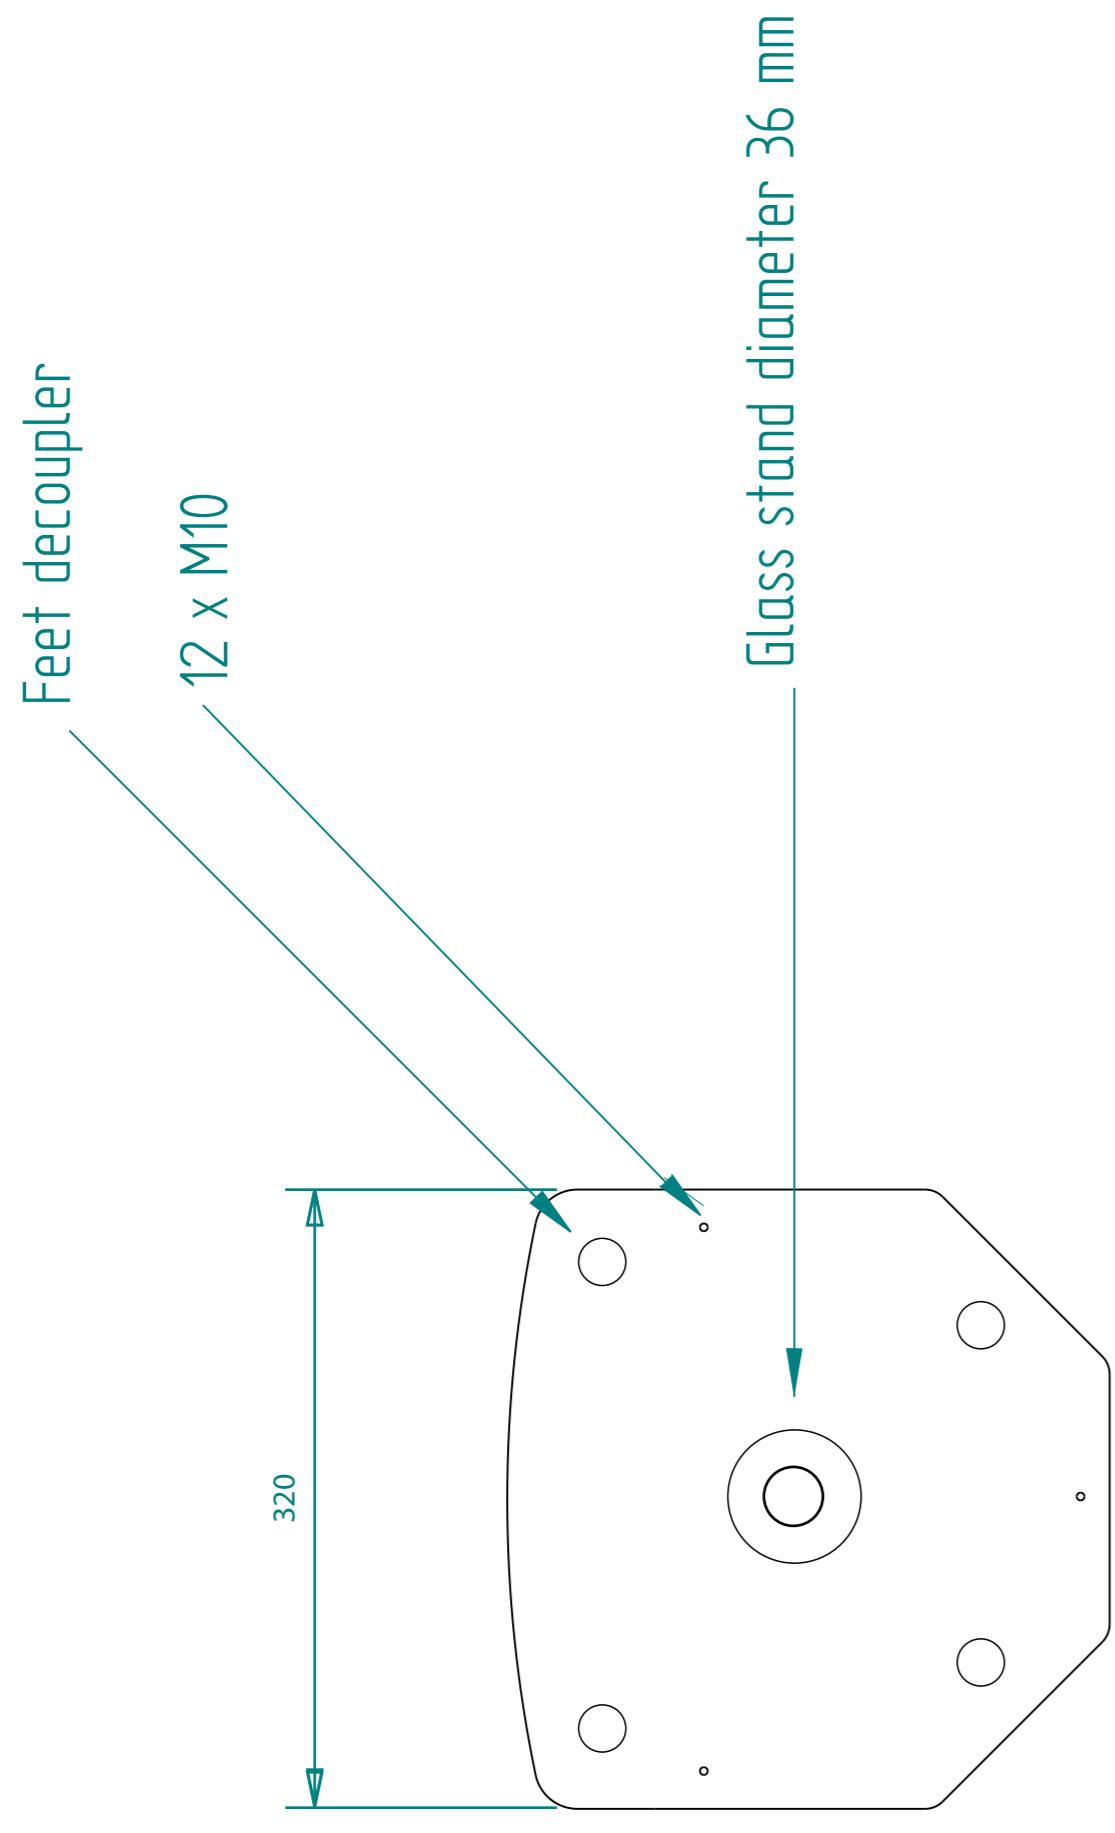

Views Loberbass X10 Mk2

REVISION HISTORY		DATE	APPROVED
REV	DESCRIPTION		

Exploded

NAME	DATE
DRAWN	02/07/23
CHECKED	
ENG APPR	
MGR APPR	
TITLE	
SIZE	DWG NO
UNLESS OTHERWISE SPECIFIED DIMENSIONS ARE IN MILLIMETERS ANGLES °XX'	
FILE NAME	Drawing 218 SW.dft
SCALE	1 : 5
WEIGHT	
SHEET 1 OF 2	