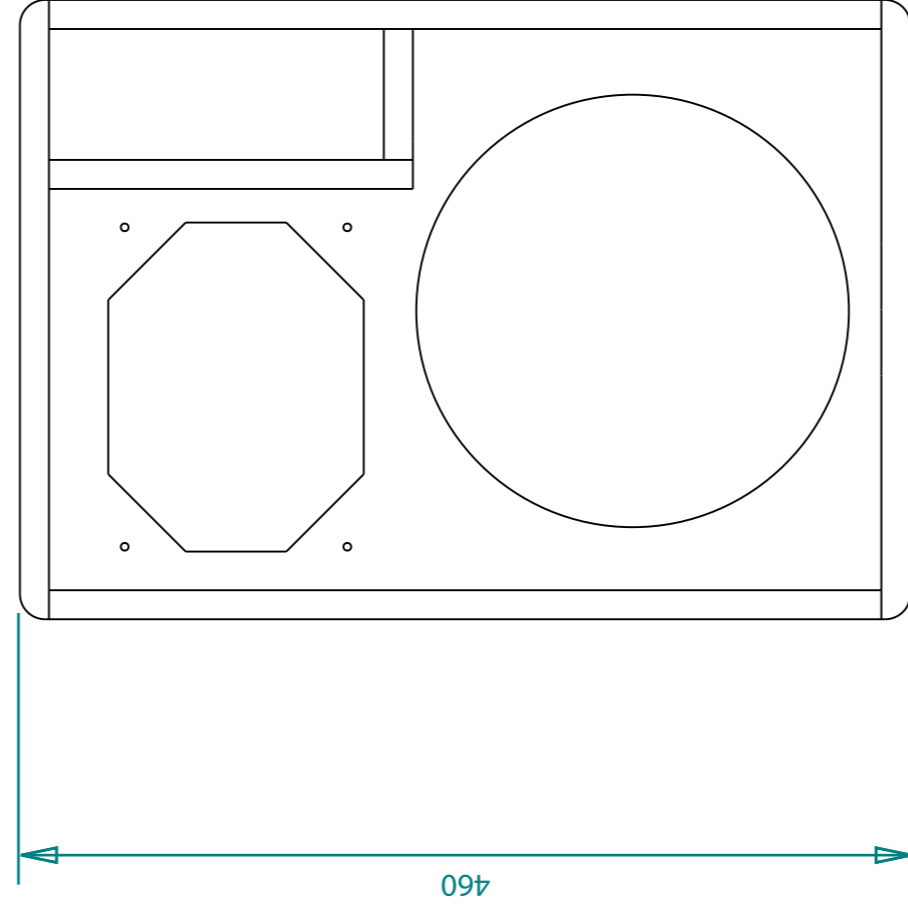

Views Loberbass X10 Mk2

REVISION HISTORY		DATE	APPROVED
REV	DESCRIPTION		

Exploded

NAME	DATE
DRAWN	02/07/23
CHECKED	
ENG APPR	
MGR APPR	
TITLE	
SIZE	DWG NO
UNLESS OTHERWISE SPECIFIED DIMENSIONS ARE IN MILLIMETERS ANGLES °XX'	
FILE NAME	Drawing 218 SW.dft
SCALE	1 : 5
WEIGHT	
SHEET 1 OF 2	