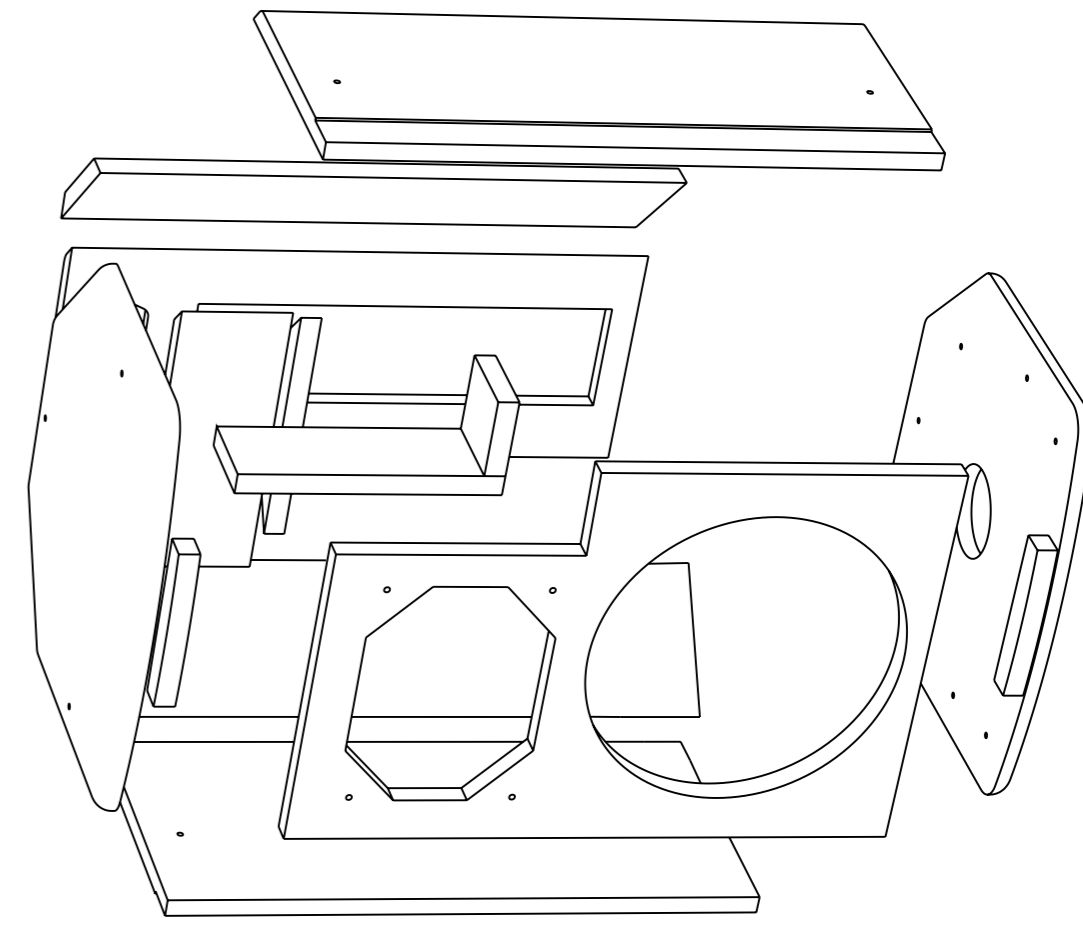

Views Loberbass X10 Mk2

REVISION HISTORY		DATE	APPROVED
REV	DESCRIPTION		

Exploded

NAME	DATE
DRAWN	02/07/23
CHECKED	
ENG APPR	
MGR APPR	
TITLE	
SIZE	DWG NO
UNLESS OTHERWISE SPECIFIED DIMENSIONS ARE IN MILLIMETERS ANGLES °XX'	
FILE NAME	Drawing 218 SW.dft
SCALE	1 : 5
WEIGHT	
SHEET 1 OF 2	