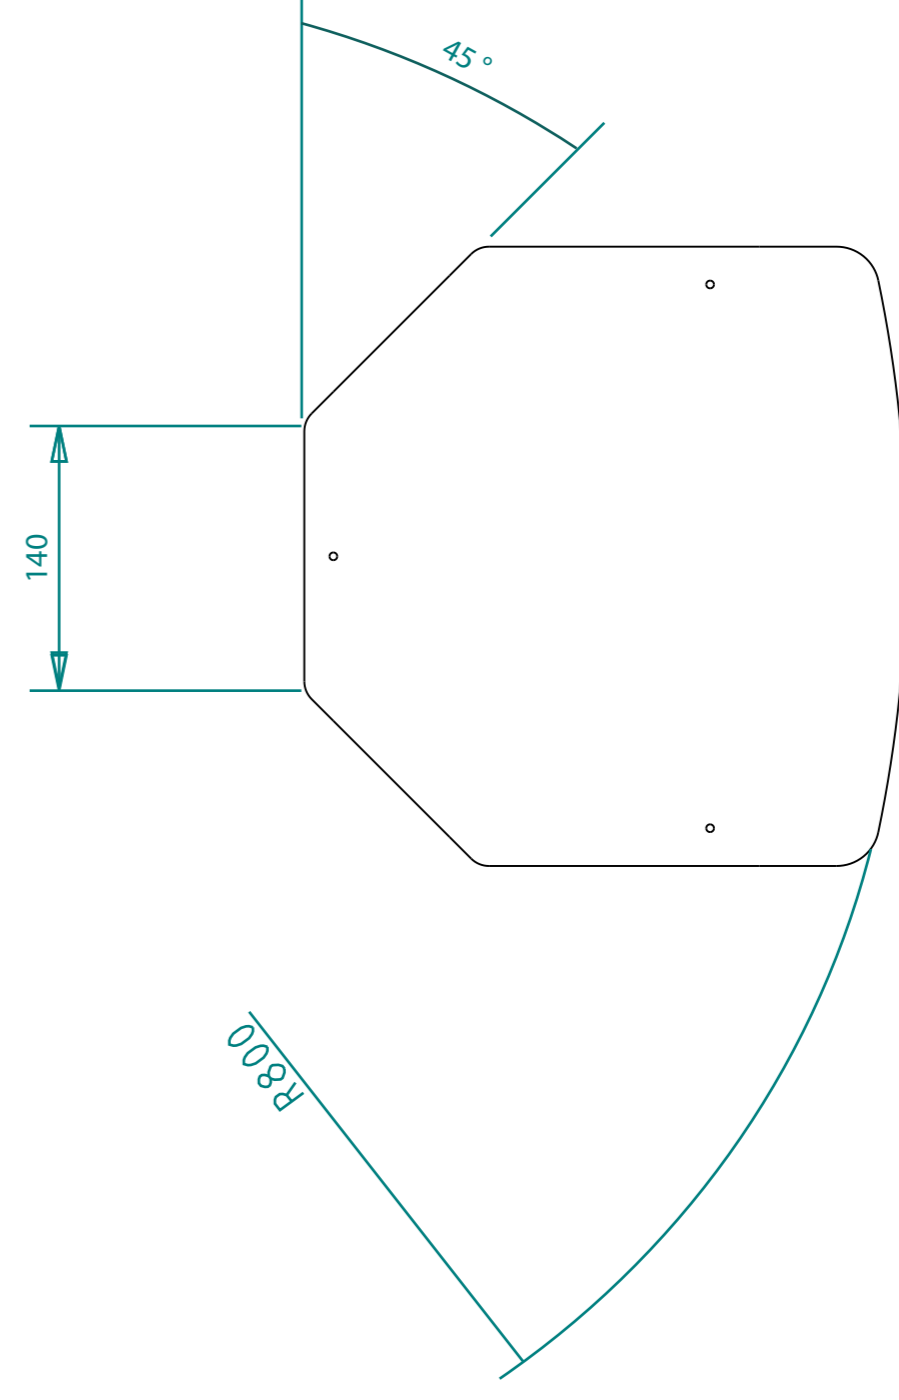

Views Loberbass X10 Mk2

REVISION HISTORY		DATE	APPROVED
REV	DESCRIPTION		

Exploded

NAME	DATE
DRAWN	02/07/23
CHECKED	
ENG APPR	
MGR APPR	
TITLE	
SIZE	DWG NO
UNLESS OTHERWISE SPECIFIED DIMENSIONS ARE IN MILLIMETERS ANGLES °XX'	
FILE NAME	Drawing 218 SW.dft
SCALE	1 : 5
WEIGHT	
SHEET 1 OF 2	