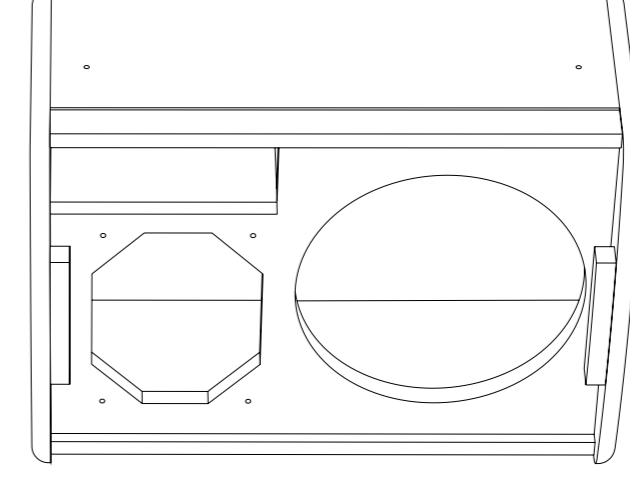

Views Loberbass X10 Mk2

REVISION HISTORY		DATE	APPROVED
REV	DESCRIPTION		

Exploded

NAME	DATE
DRAWN	02/07/23
CHECKED	
ENG APPR	
MGR APPR	
TITLE	
SIZE	DWG NO
UNLESS OTHERWISE SPECIFIED DIMENSIONS ARE IN MILLIMETERS ANGLES °XX'	
FILE NAME	Drawing 218 SW.dft
SCALE	1 : 5
WEIGHT	
SHEET 1 OF 2	