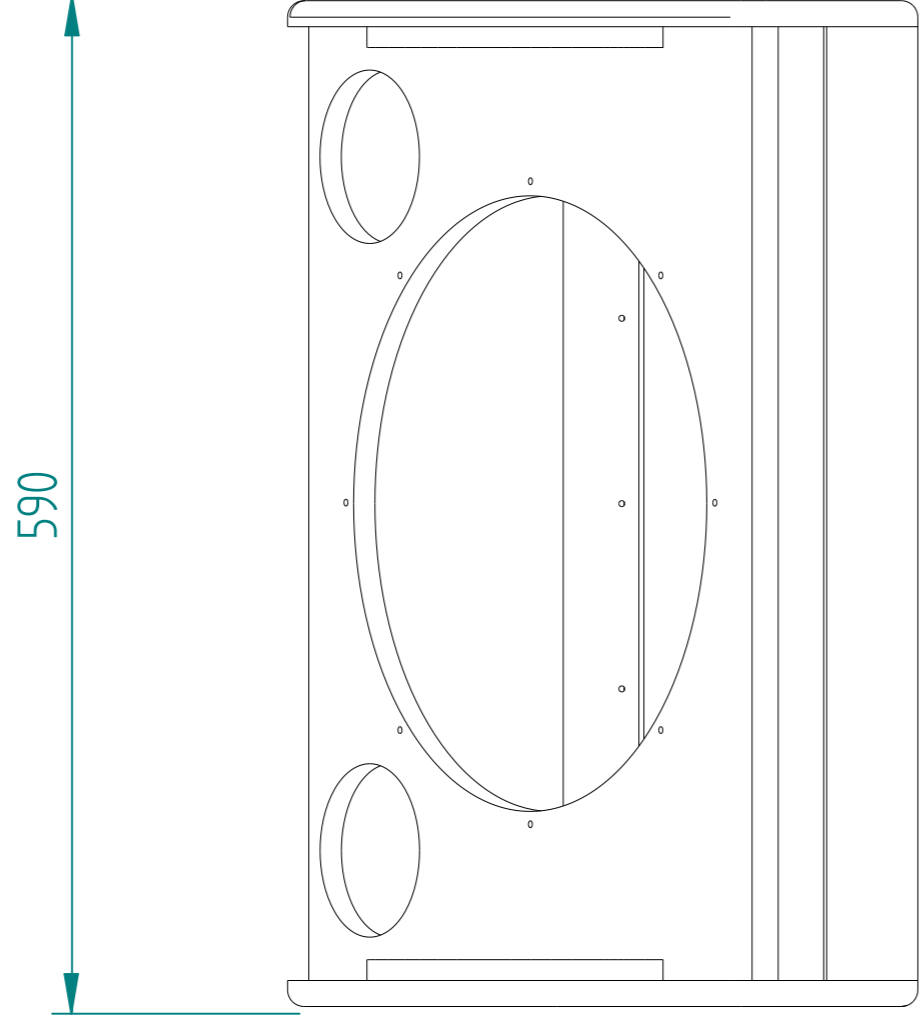

Views Loverbass CX-15

REVISION HISTORY		DATE	APPROVED
REV	DESCRIPTION