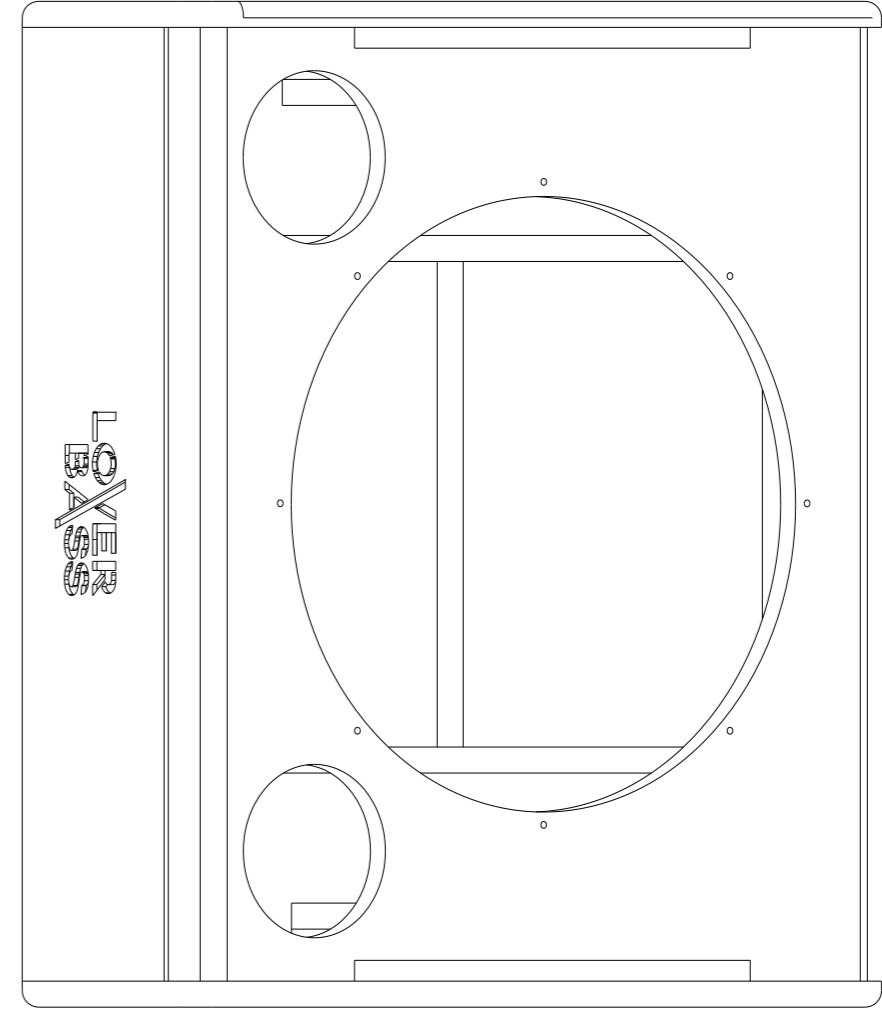

## Top views

NAME	DATE	TITLE	SIZE	DWG NO	REV
DRAWN	05/22/2023				
CHECKED					
ENG APPR	Melbert M				
MGR APPR	Melbert M				

UNLESS OTHERWISE SPECIFIED  
DIMENSIONS ARE IN MILLIMETERS  
ANGLES °XX'  
2 PL. ±XXX.3 PL. ±XXXX

SCALE: 1:5

FILE NAME: Drawing 218 SW.dft

SHEET 1 OF 2