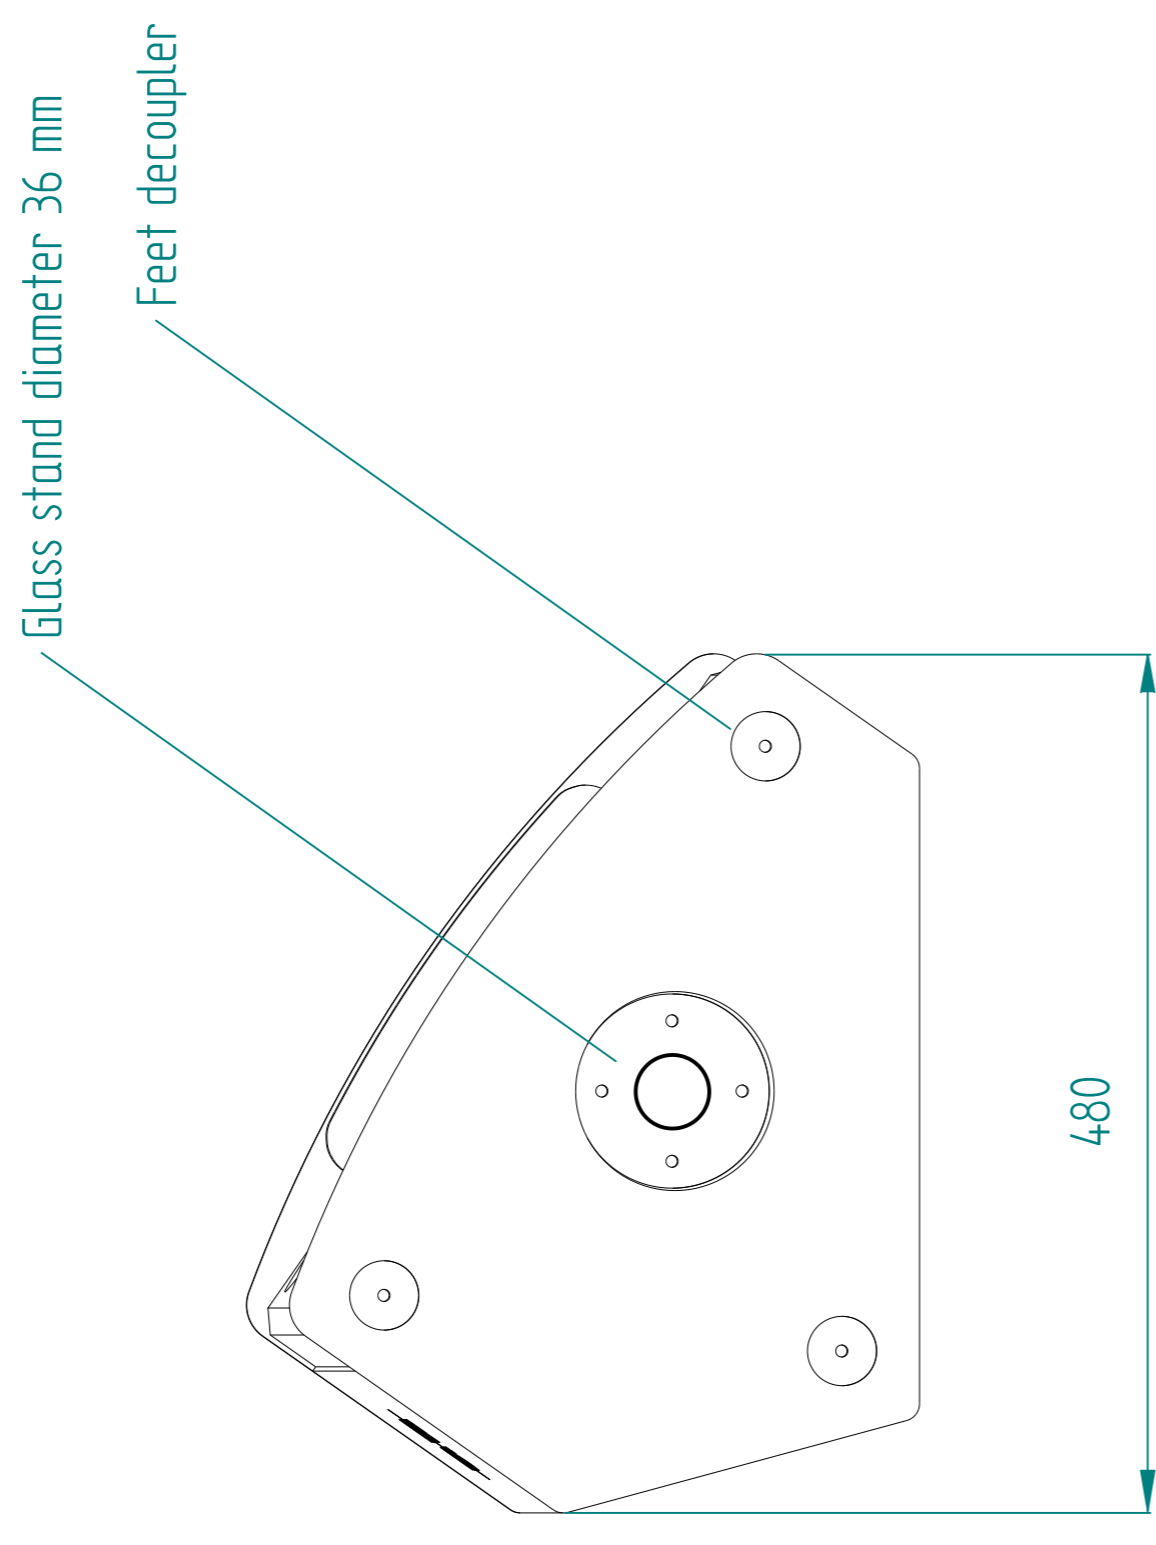

## Exploded

## Top views

NAME	DATE	TITLE	SIZE	DWG NO	REV
DRAWN	05/22/2023				
CHECKED					
ENG APPR	Melbert M				
MGR APPR	Melbert M				

UNLESS OTHERWISE SPECIFIED  
DIMENSIONS ARE IN MILLIMETERS  
ANGLES °XX'  
2 PL. ±XXX.3 PL. ±XXXX

SCALE: 1:5

FILE NAME: Drawing 218 SW.dft

SHEET 1 OF 2