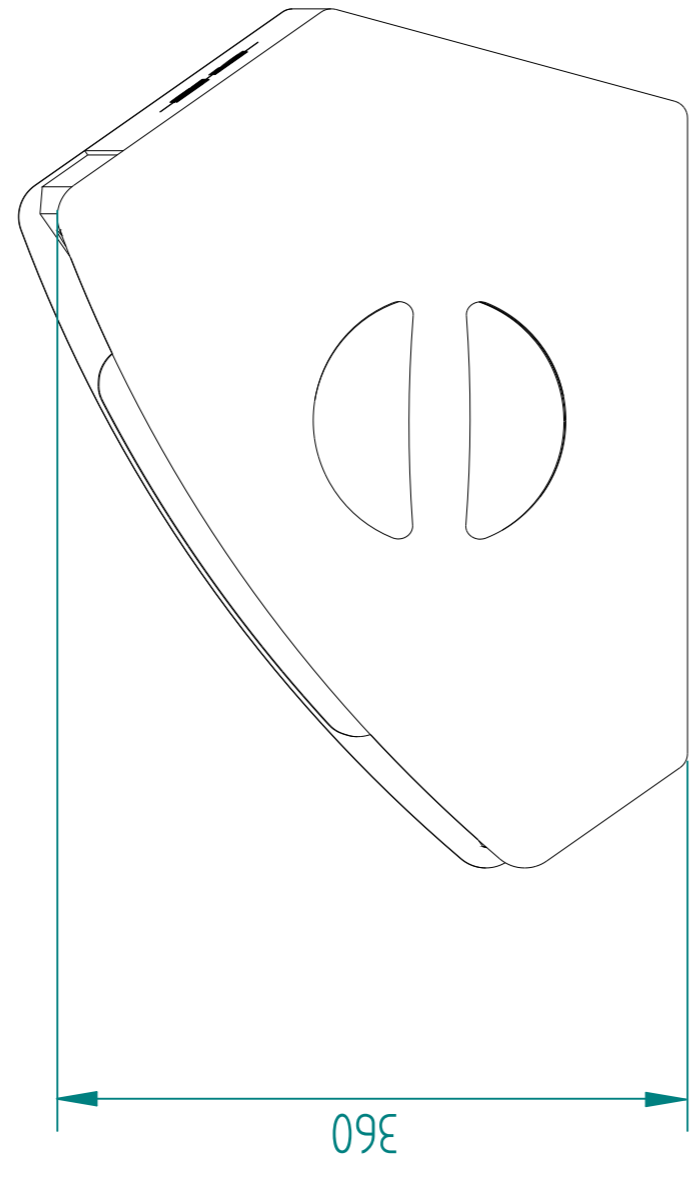

Views Loverbass CX-15

REVISION HISTORY		DATE	APPROVED
REV	DESCRIPTION