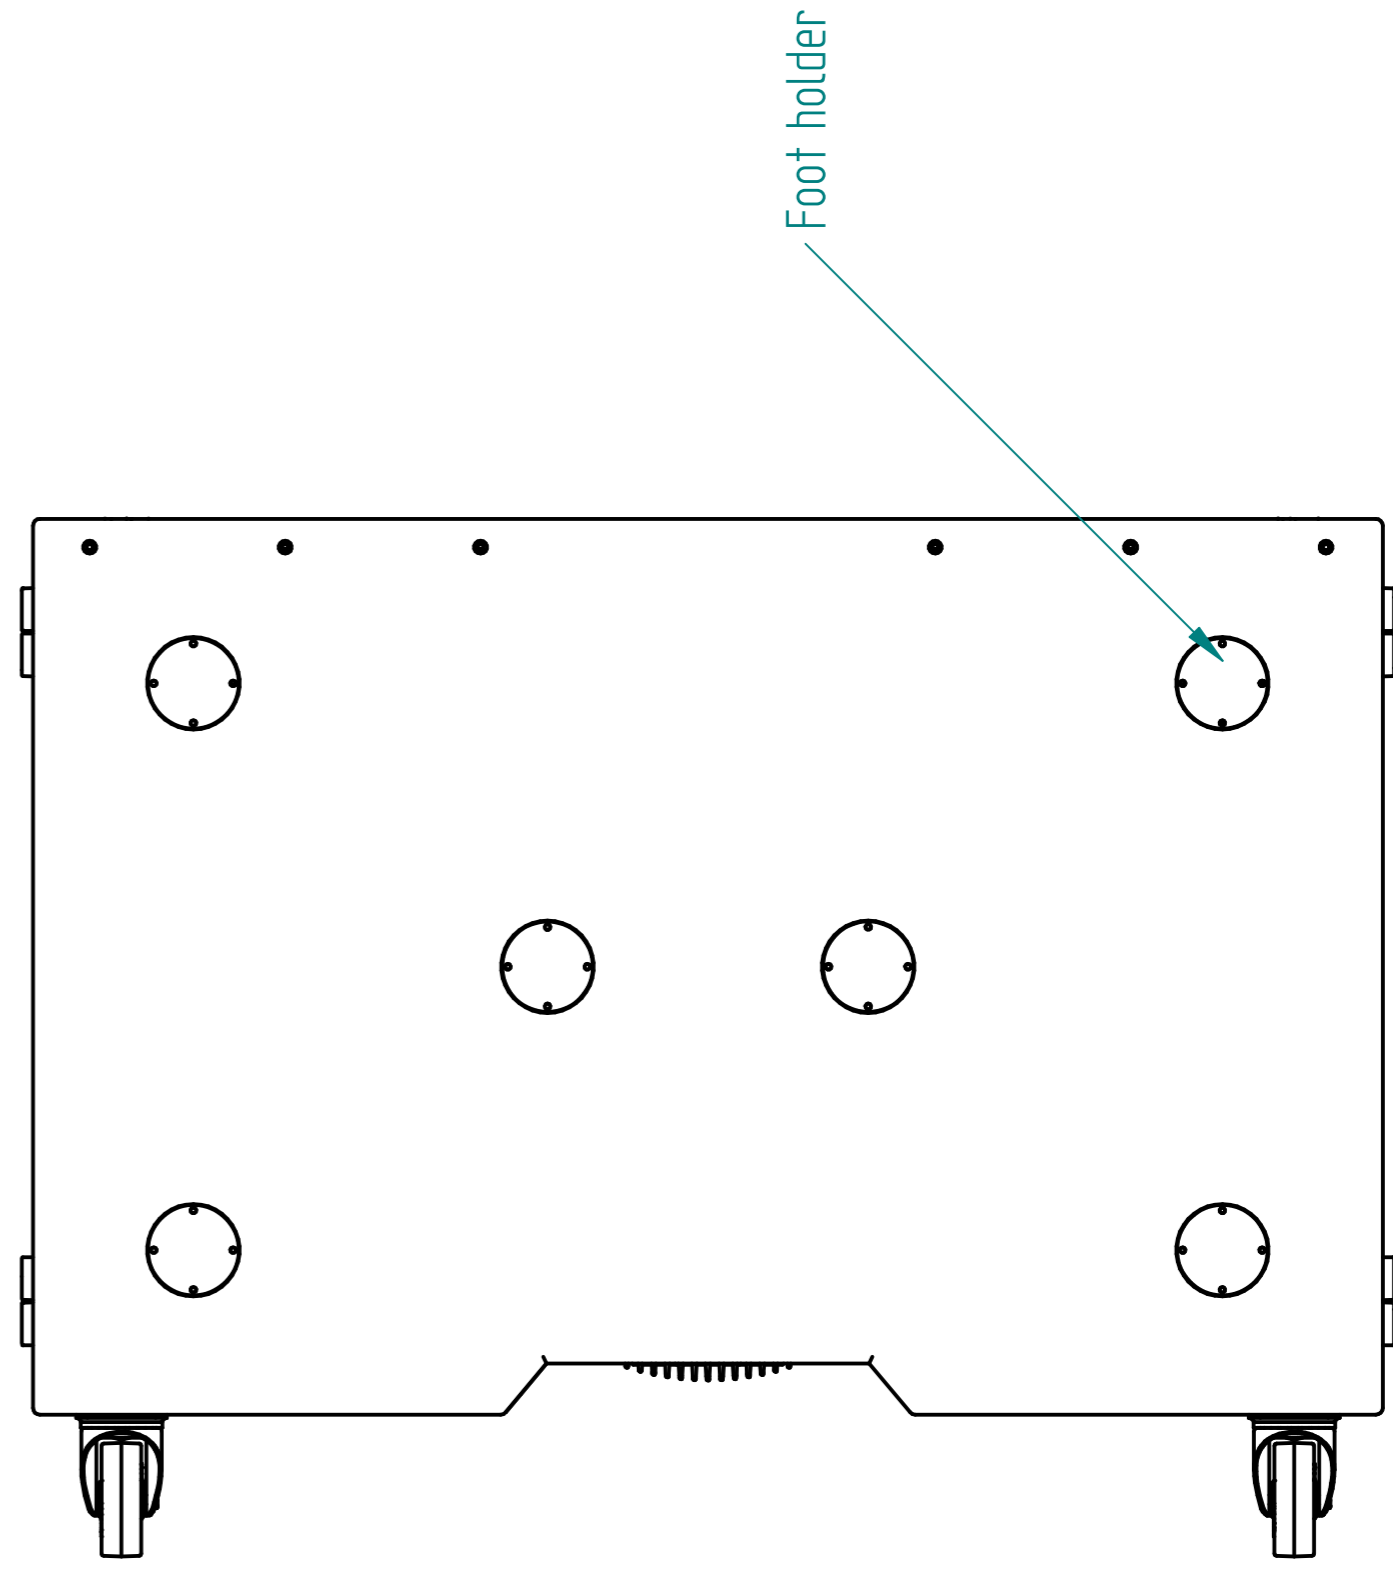

# Views Loberbass 218 SW

REV	DESCRIPTION	DATE	APPROVED

Amplifier ventilation port

NAME	DATE
DRAWN: Loberbass	02/07/23
CHECKED:	
ENG APPR: Müllerport M	
MGR APPR: Müllerport M	
TITLE	
SIZE: DWG NO	
SCALE: 1:5	
FILE NAME: Drawing 218 SW.dft	
UNLESS OTHERWISE SPECIFIED DIMENSIONS ARE IN MILLIMETERS ANGLES °XX'	
2 PL. ±0.05 3 PL. ±0.08	
WEIGHT:	
SHEET 1 OF 2	