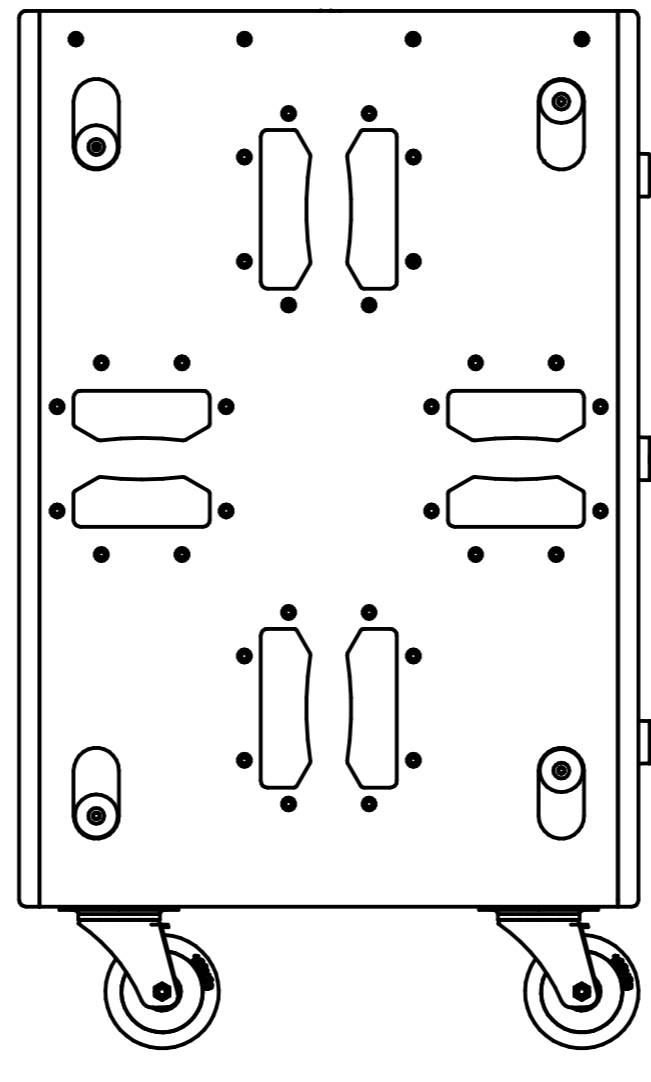

# Views Loberbass 218 SW

REV	DESCRIPTION	DATE	APPROVED

Amplifier ventilation port

NAME	DATE
DRAWN: Loberbass	02/07/23
CHECKED:	
ENG APPR: Müllerport M	
MGR APPR: Müllerport M	
TITLE	
SIZE: DWG NO	
SCALE: 1:5	
FILE NAME: Drawing 218 SW.dft	
UNLESS OTHERWISE SPECIFIED DIMENSIONS ARE IN MILLIMETERS ANGLES °XX'	
2 PL. ±0.05 3 PL. ±0.08	
WEIGHT:	
SHEET 1 OF 2	