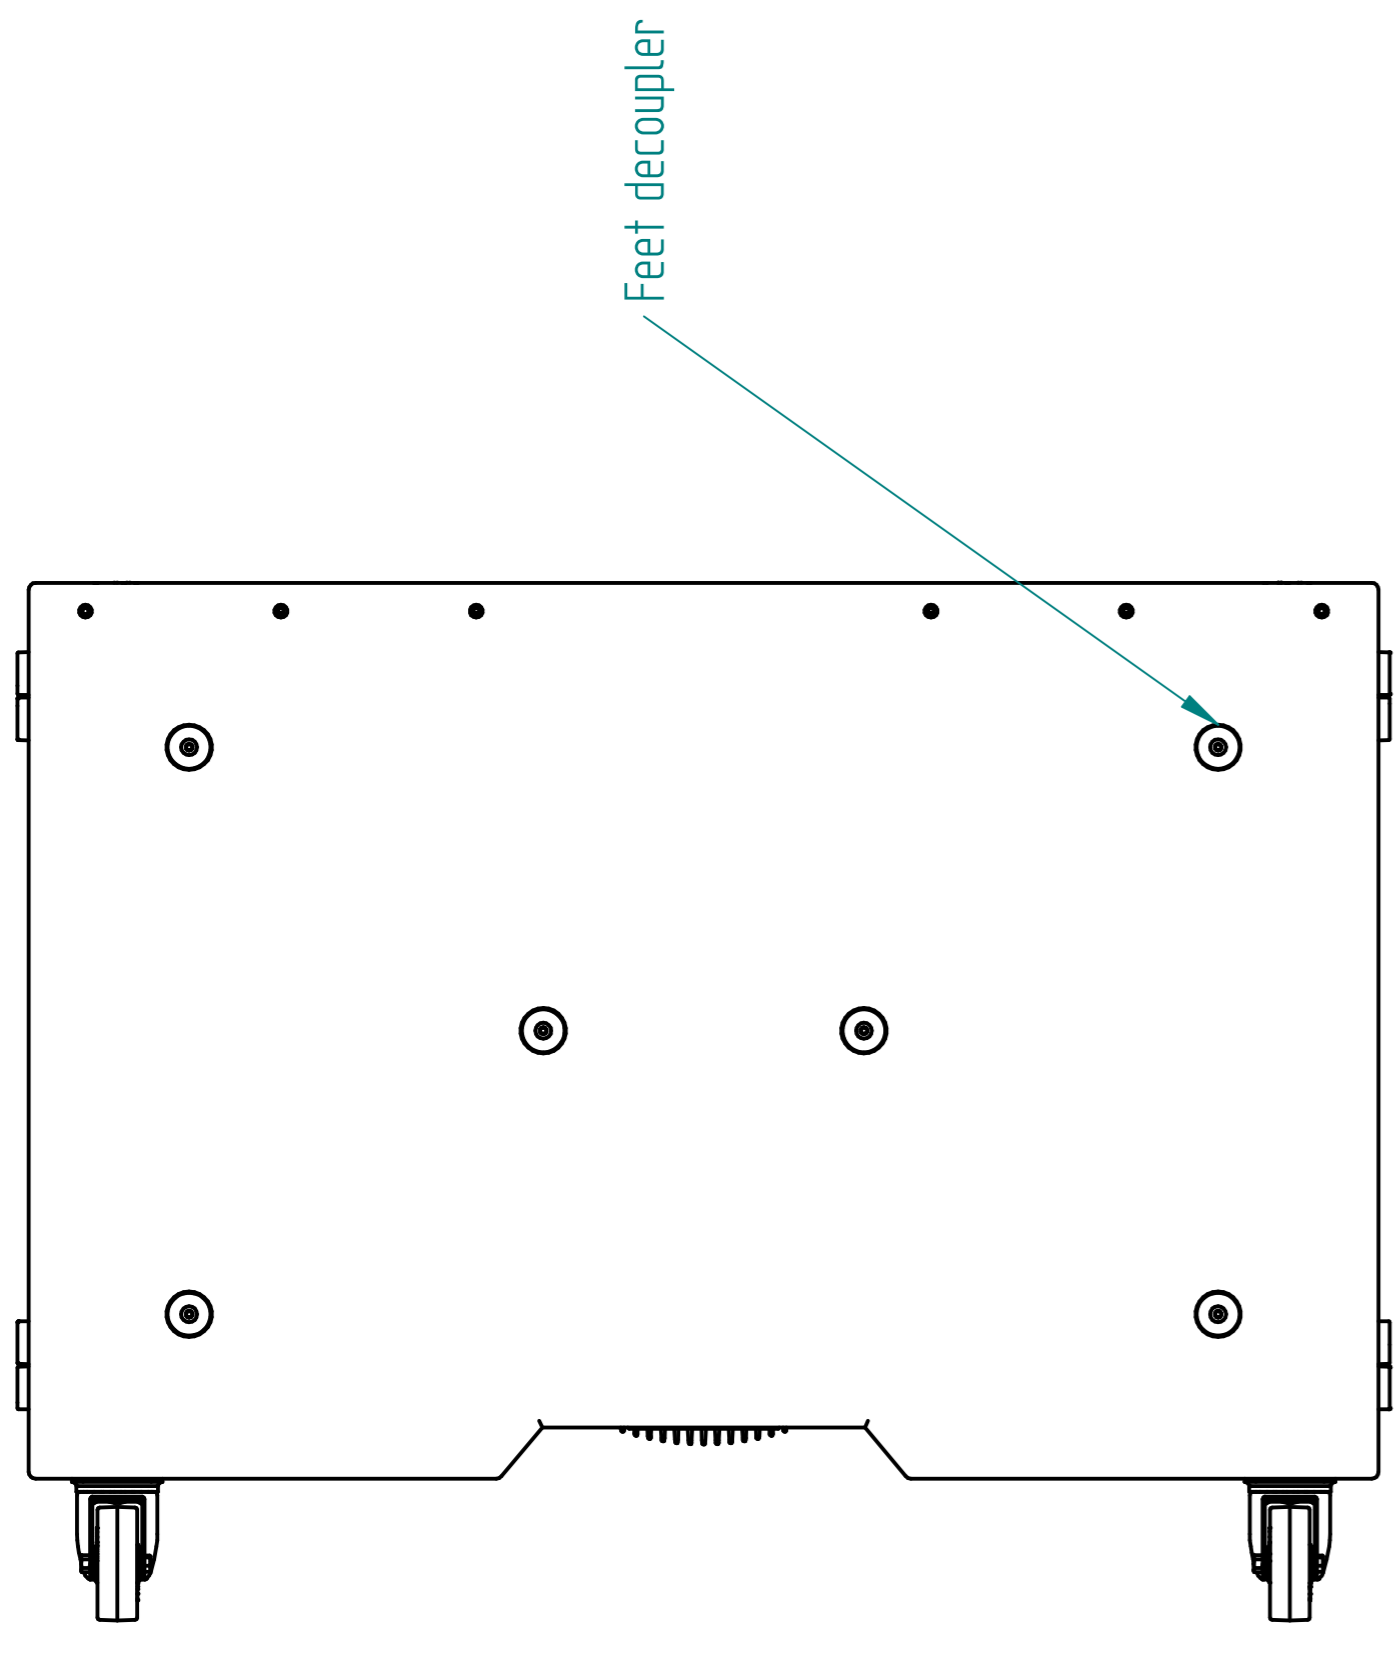

# Views Loberbass 218 SW

REV	DESCRIPTION	DATE	APPROVED

Amplifier ventilation port

NAME	DATE
DRAWN: Loberbass	02/07/23
CHECKED:	
ENG APPR: Müllerport M	
MGR APPR: Müllerport M	
TITLE	
SIZE: DWG NO	
SCALE: 1:5	
FILE NAME: Drawing 218 SW.dft	
UNLESS OTHERWISE SPECIFIED DIMENSIONS ARE IN MILLIMETERS ANGLES °XX'	
2 PL. ±0.05 3 PL. ±0.08	
WEIGHT:	
SHEET 1 OF 2	