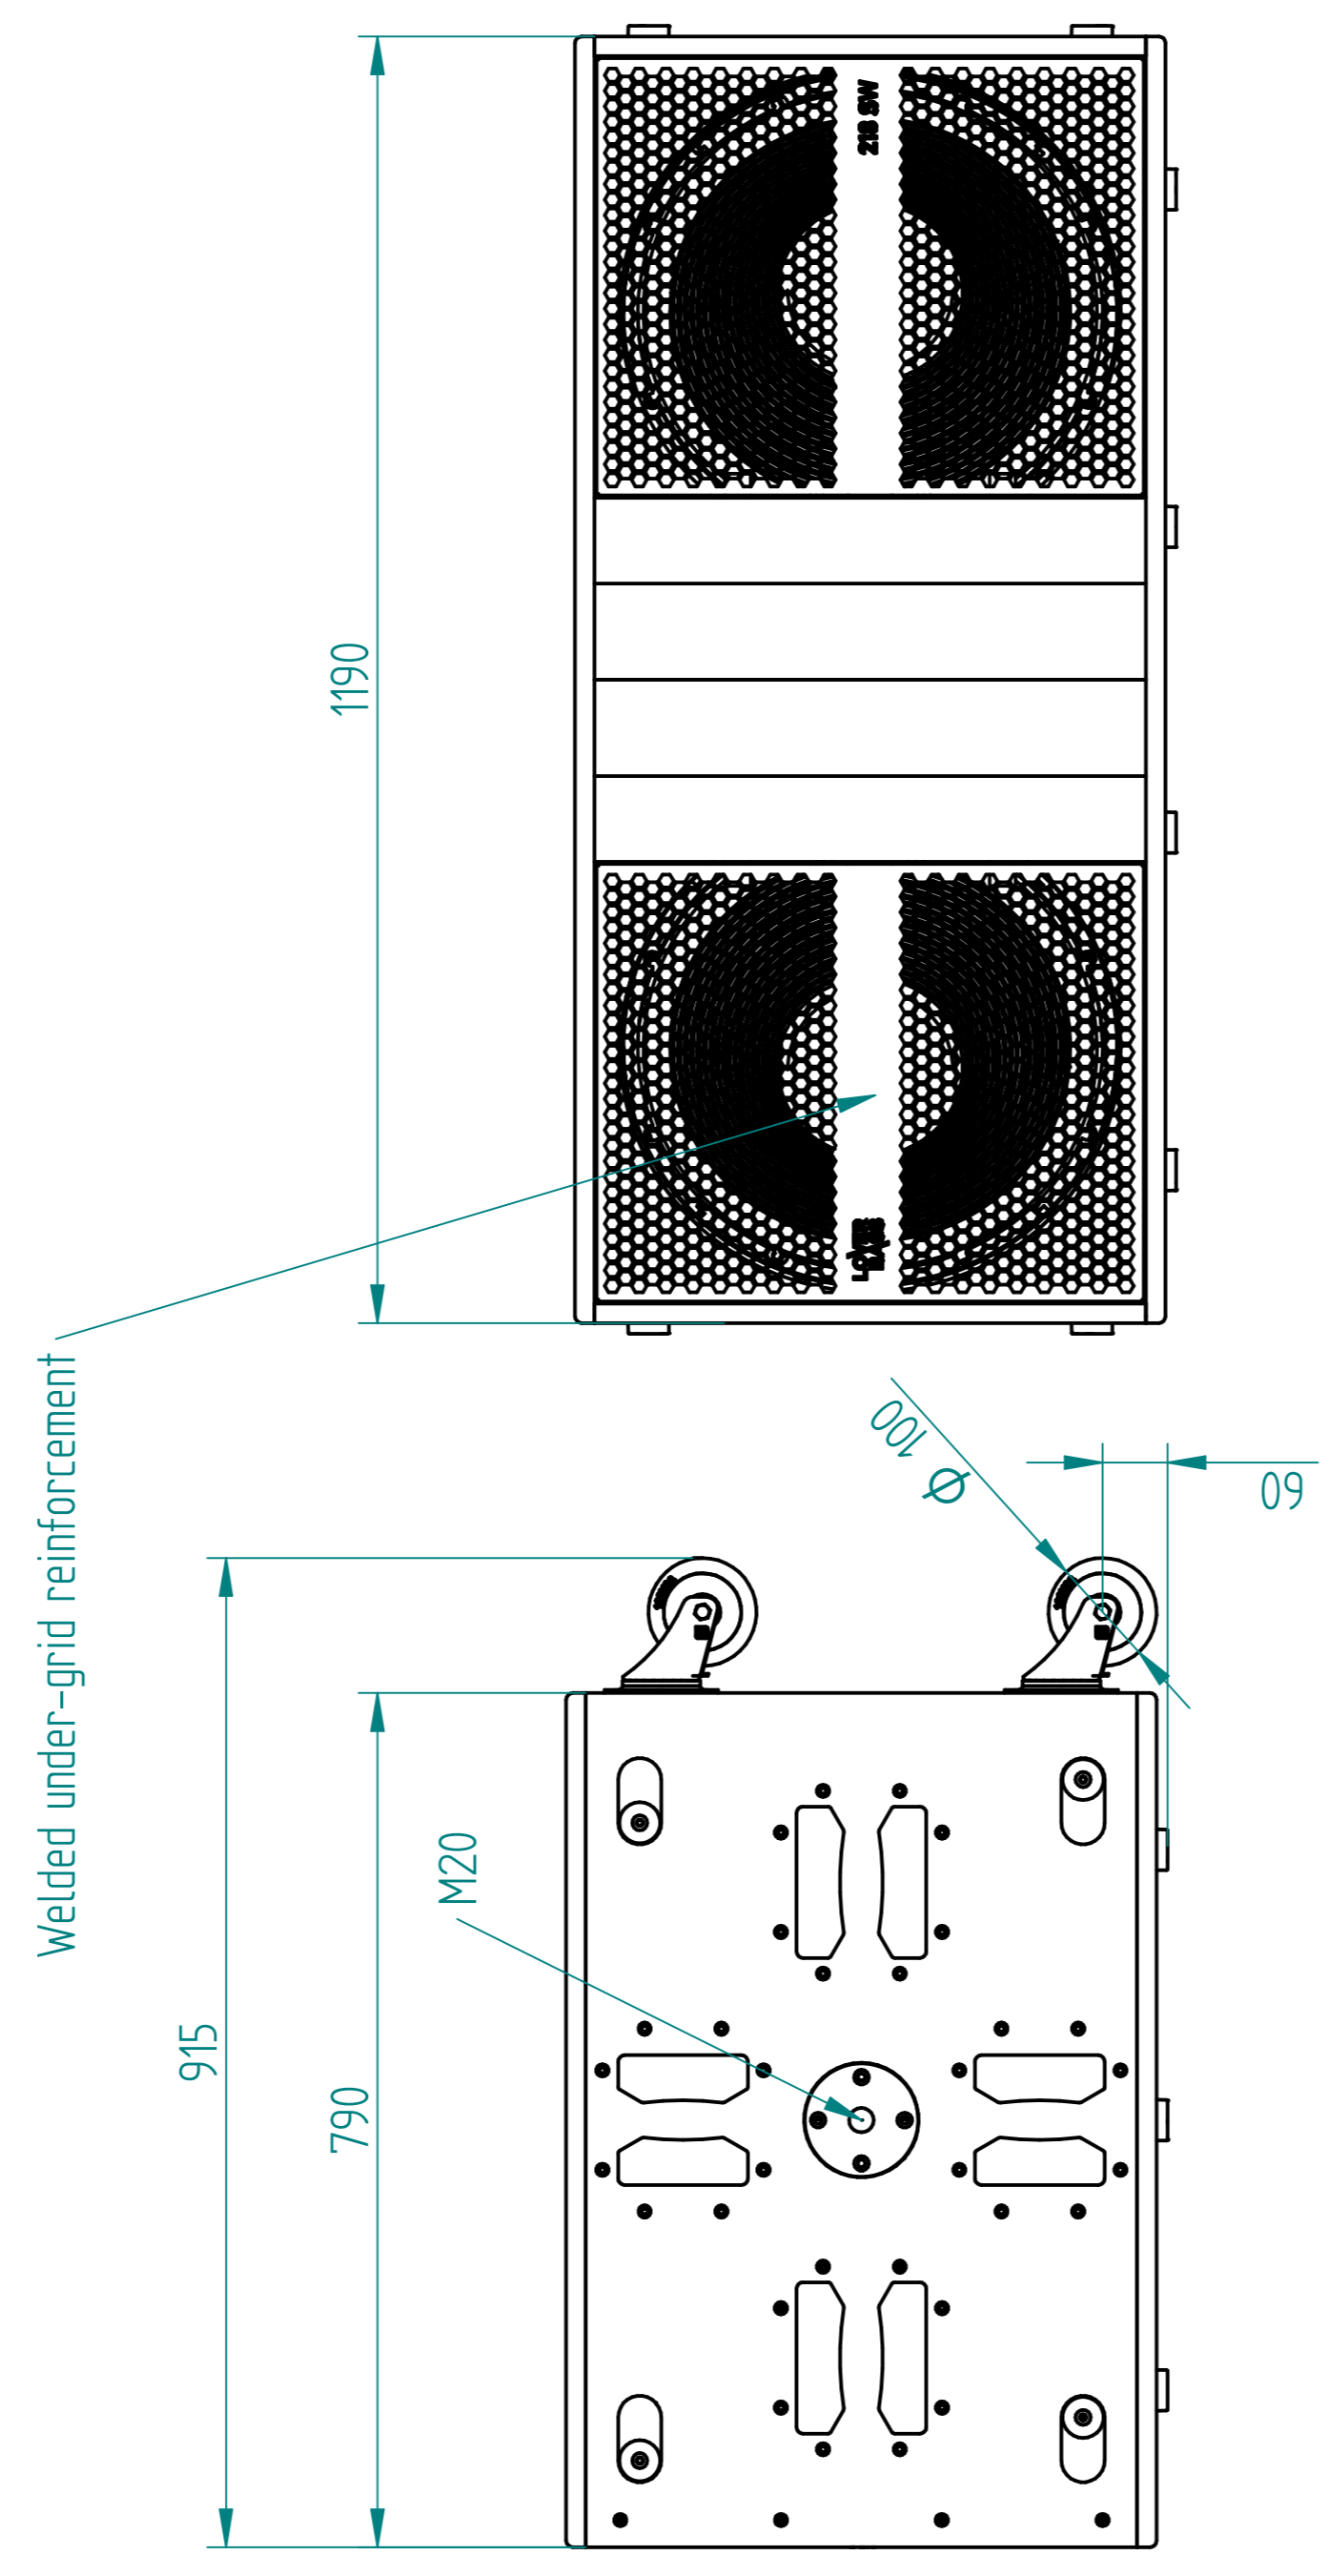

# Views Loberbass 218 SW

REV	DESCRIPTION	DATE	APPROVED

Amplifier ventilation port

NAME	DATE
DRAWN: Loberbass	02/07/23
CHECKED:	
ENG APPR: Müllerport M	
MGR APPR: Müllerport M	
TITLE	
SIZE: DWG NO	
SCALE: 1:5	
FILE NAME: Drawing 218 SW.dft	
UNLESS OTHERWISE SPECIFIED DIMENSIONS ARE IN MILLIMETERS ANGLES °XX'	
2 PL. ±0.05 3 PL. ±0.08	
WEIGHT:	
SHEET 1 OF 2	