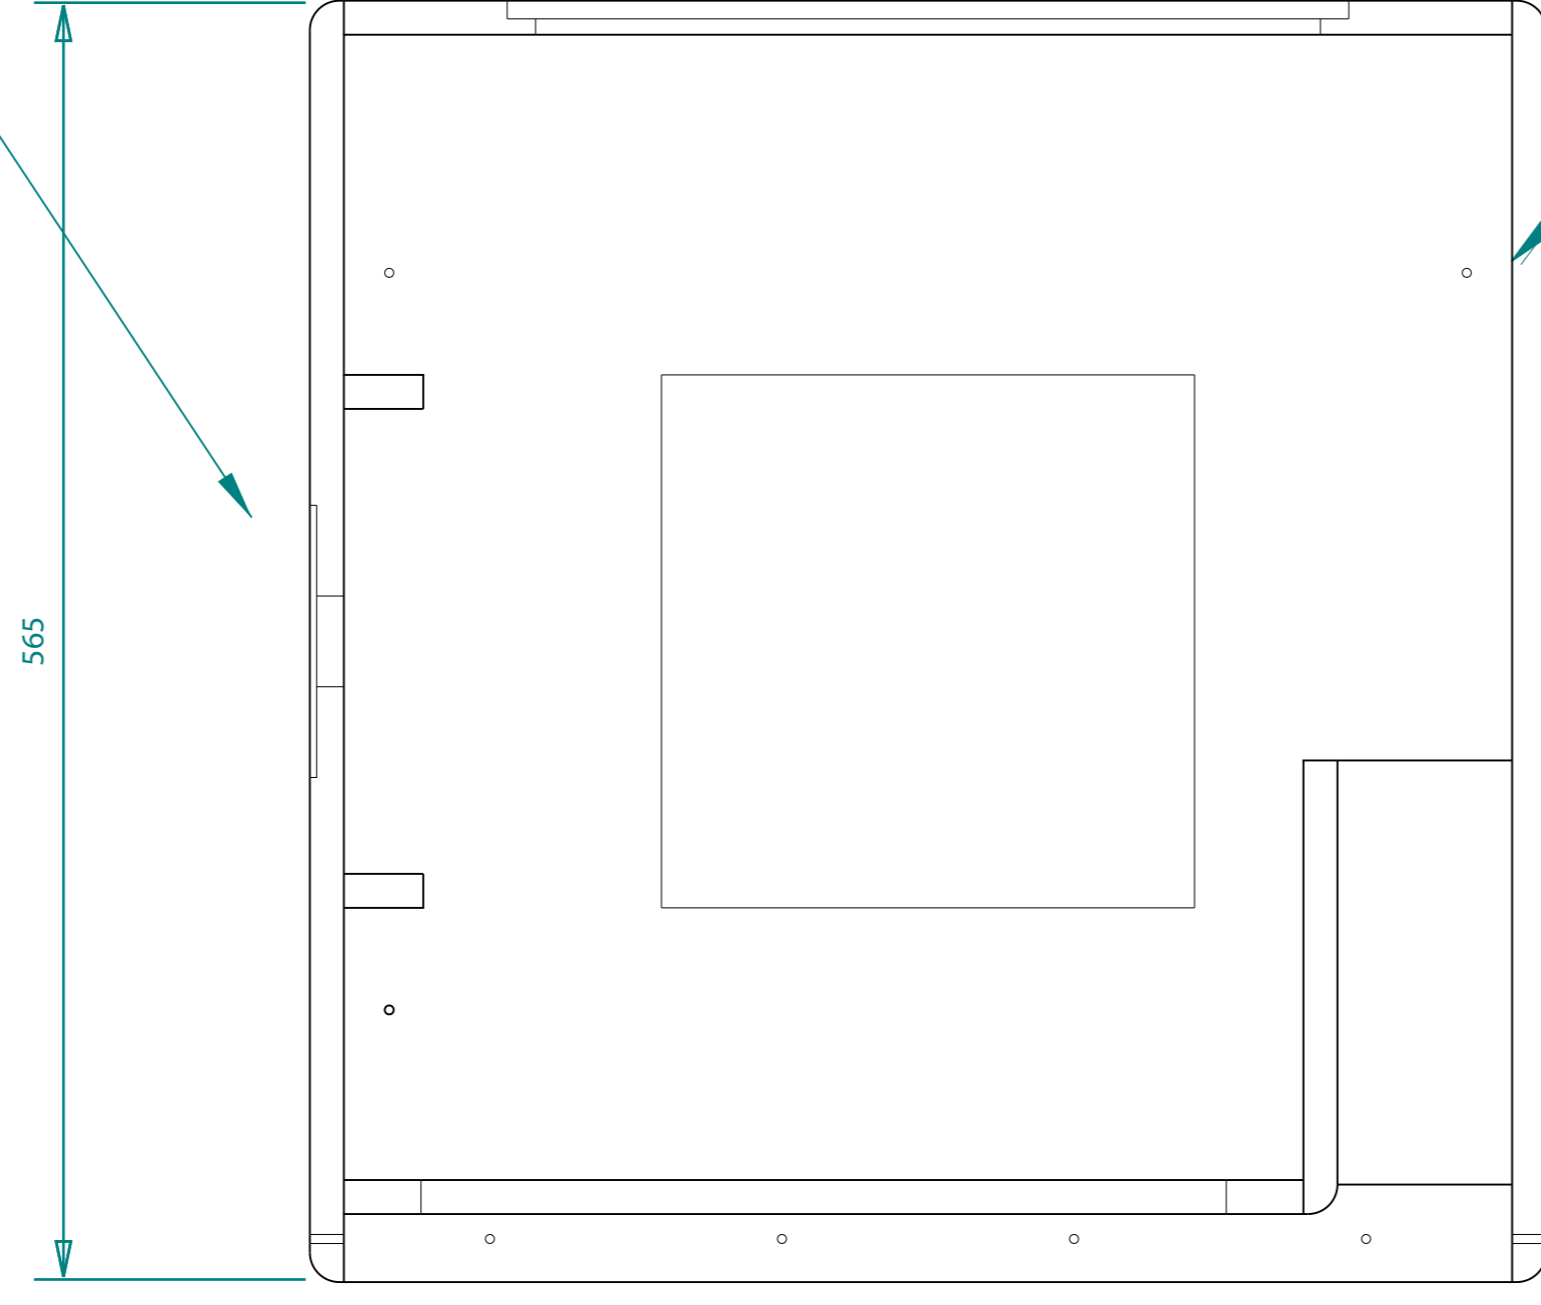

Views Loberbass X10 Mk2

REVISION HISTORY		DATE	APPROVED
REV	DESCRIPTION		

Glass stand diameter 36 mm

Exploded

8 x M10

NAME	DATE
DRAWN	02/07/23
CHECKED	
ENG APPR	
MGR APPR	

SIZE	DWG NO	REV
A1		

UNLESS OTHERWISE SPECIFIED
DIMENSIONS ARE IN MILLIMETERS
ANGLES °XX'
2 PL ±XXX 3 PL ±XXXX

FILE NAME	SCALE	WEIGHT
Drawing 218 SW.dft	1:5	

SHEET 1 OF 2