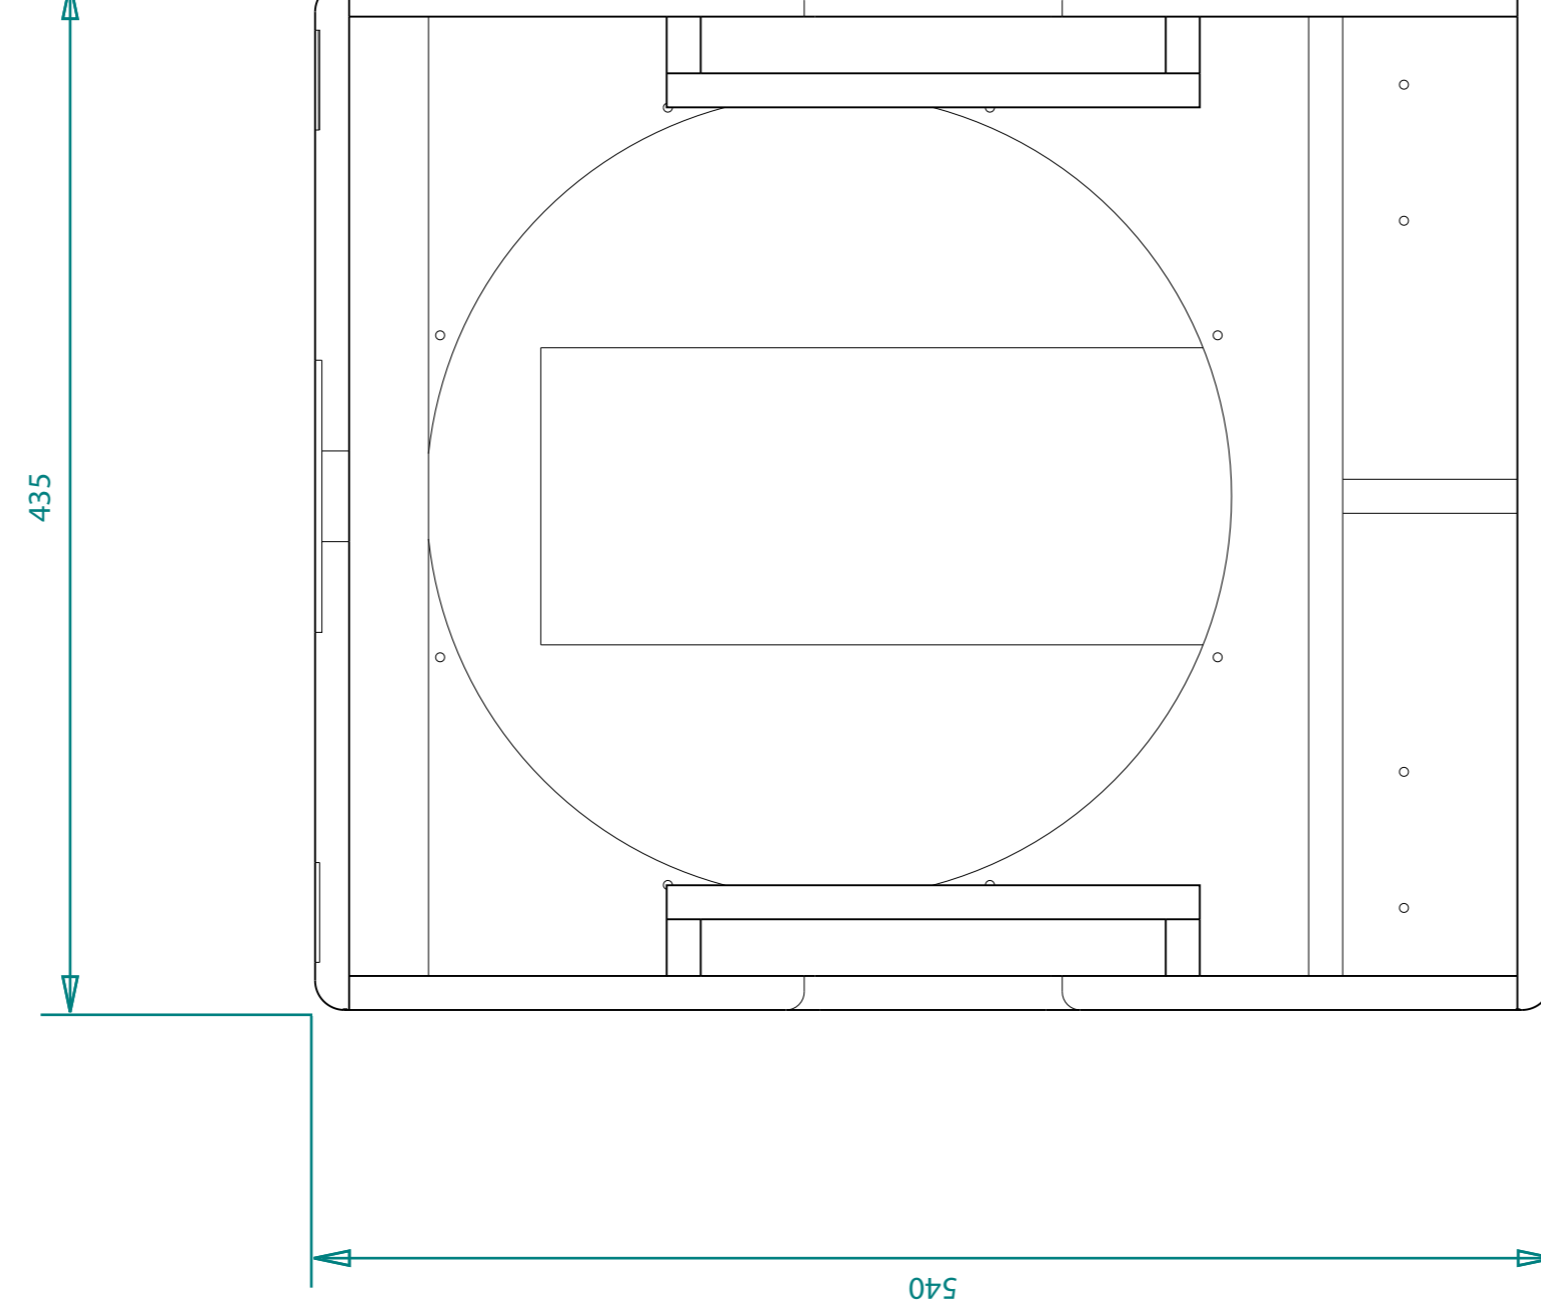

Views Loberbass X10 Mk2

REVISION HISTORY		DATE	APPROVED
REV	DESCRIPTION		

Glass stand diameter 36 mm

Exploded

8 x M10

NAME	DATE
DRAWN	02/07/23
CHECKED	
ENG APPR	
MGR APPR	

SIZE	DWG NO	REV
A1		

UNLESS OTHERWISE SPECIFIED
DIMENSIONS ARE IN MILLIMETERS
ANGLES °XX'
2 PL ±XXX 3 PL ±XXXX

FILE NAME	SCALE	WEIGHT
Drawing 218 SW.dft	1:5	

SHEET 1 OF 2